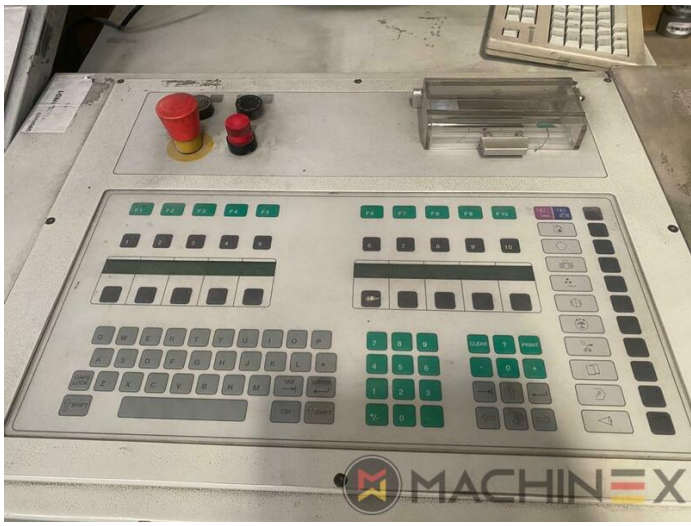

SPAIN | GERMANY | USA | ITALY | TURKEY | CHINA | BRAZIL | MEXICO | PERU

+34 682 639 187

info@machinex.com