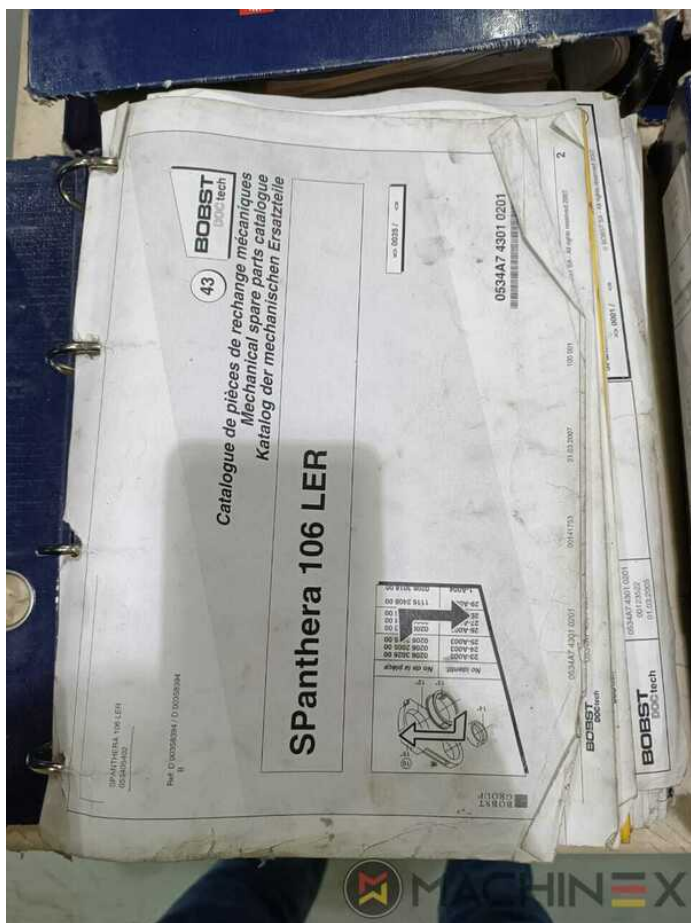

SPAIN | GERMANY | USA | ITALY | TURKEY | CHINA | BRAZIL | MEXICO | PERU

+34 682 639 187

info@machinex.com