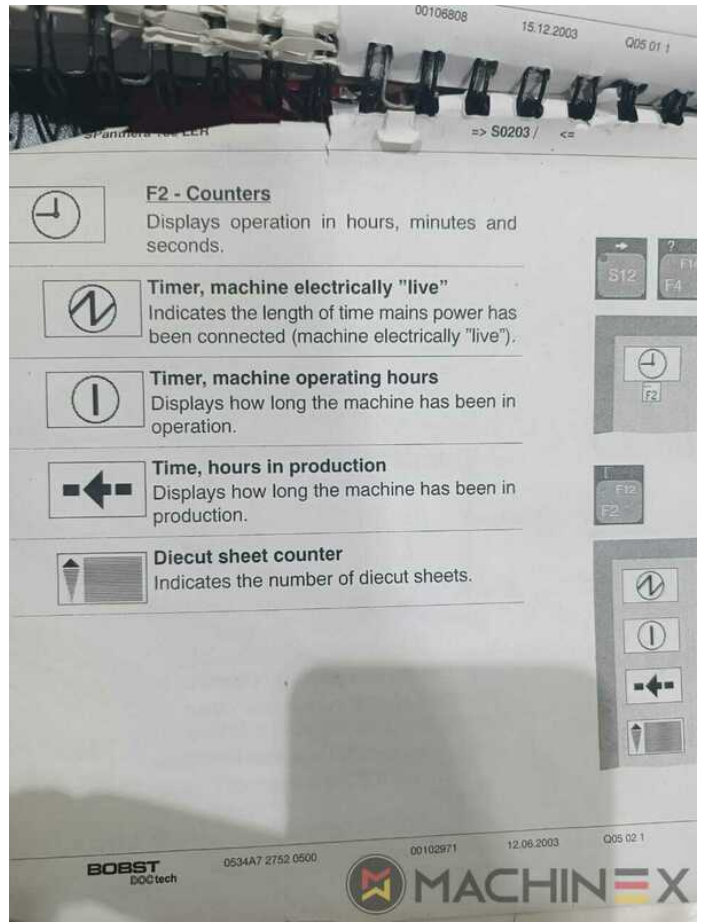

SPAIN | GERMANY | USA | ITALY | TURKEY | CHINA | BRAZIL | MEXICO | PERU

+34 682 639 187

info@machinex.com