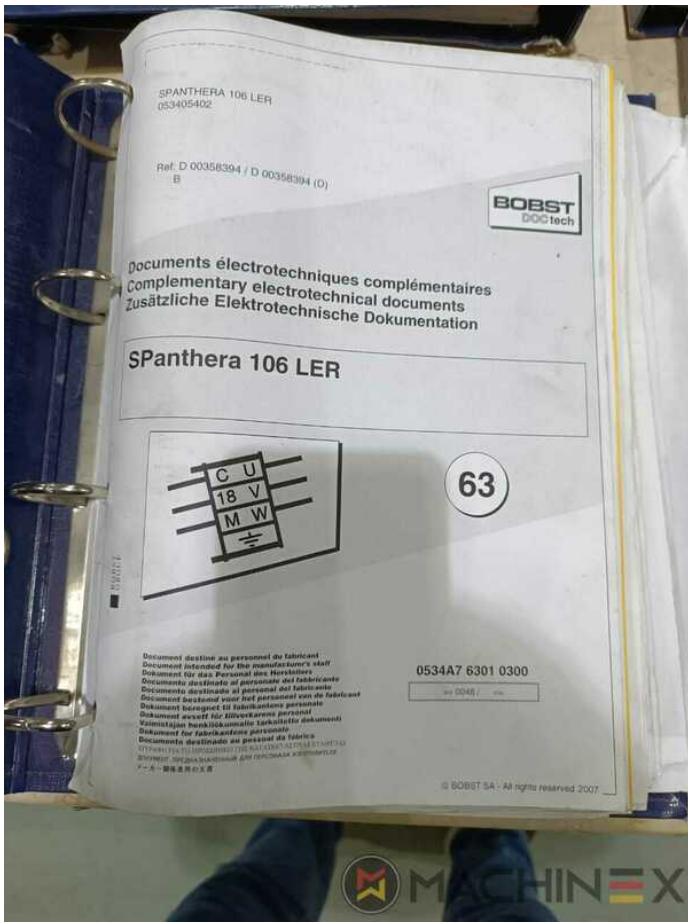

SPAIN | GERMANY | USA | ITALY | TURKEY | CHINA | BRAZIL | MEXICO | PERU

+34 682 639 187

info@machinex.com