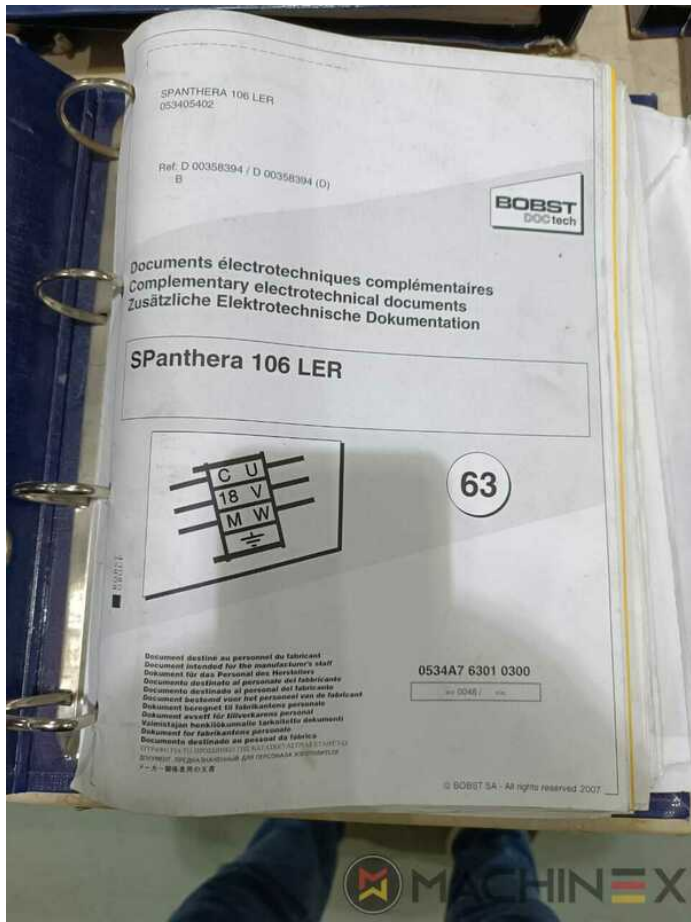

SPAIN | GERMANY | USA | ITALY | TURKEY | CHINA | BRAZIL | MEXICO | PERU

+34 682 639 187

info@machinex.com