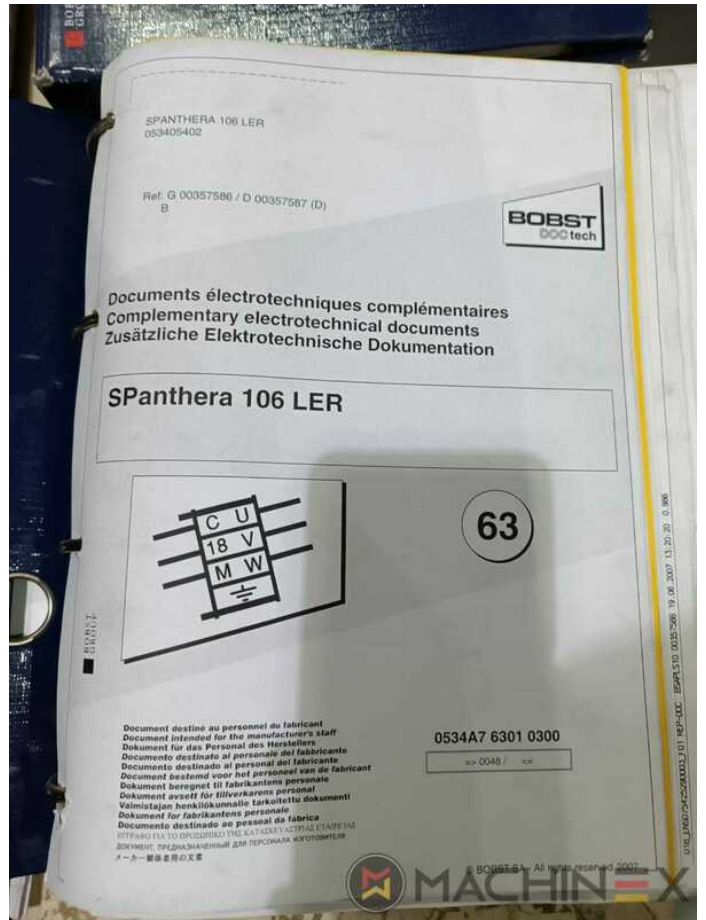

SPAIN | GERMANY | USA | ITALY | TURKEY | CHINA | BRAZIL | MEXICO | PERU

+34 682 639 187

info@machinex.com