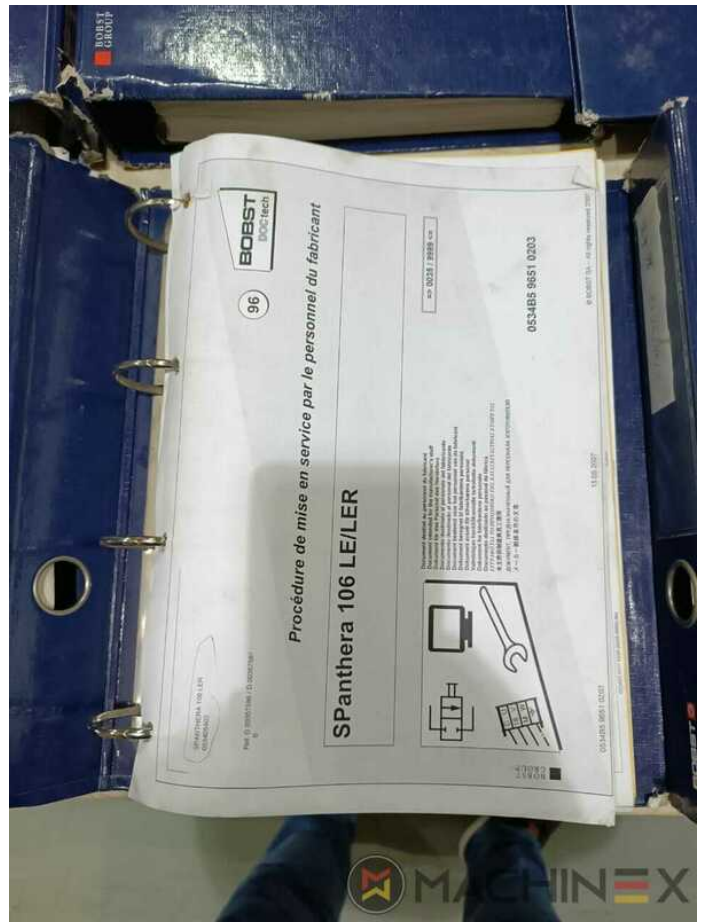

SPAIN | GERMANY | USA | ITALY | TURKEY | CHINA | BRAZIL | MEXICO | PERU

+34 682 639 187

info@machinex.com