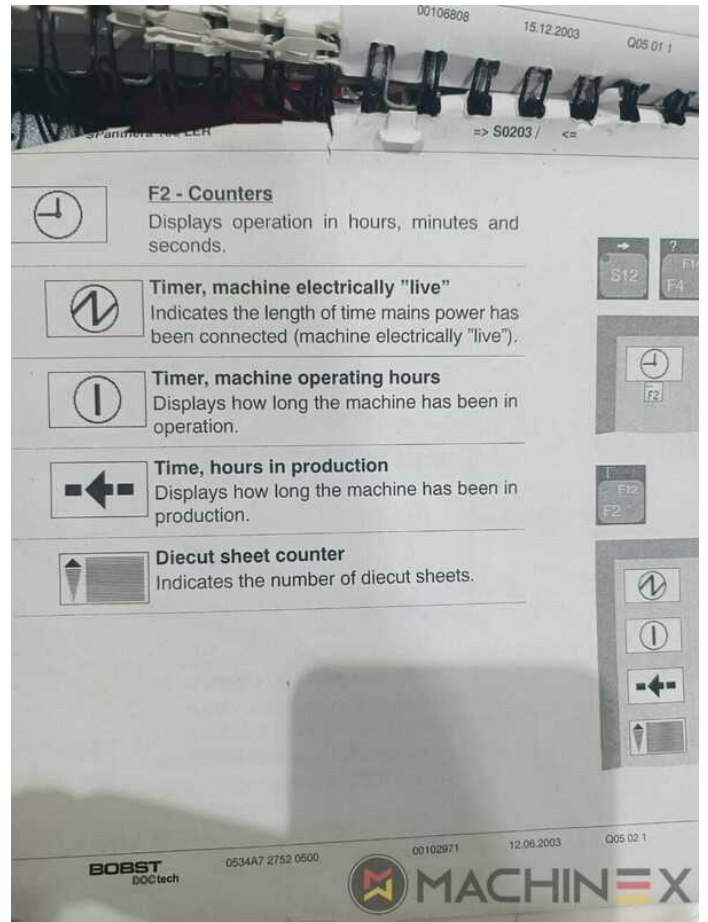

- BSSR Integrated Quick locking system
- Automatic equipment centering and locking for chase and supporting plate

SPAIN | GERMANY | USA | ITALY | TURKEY | CHINA | BRAZIL | MEXICO | PERU

+34 682 639 187

info@machinex.com