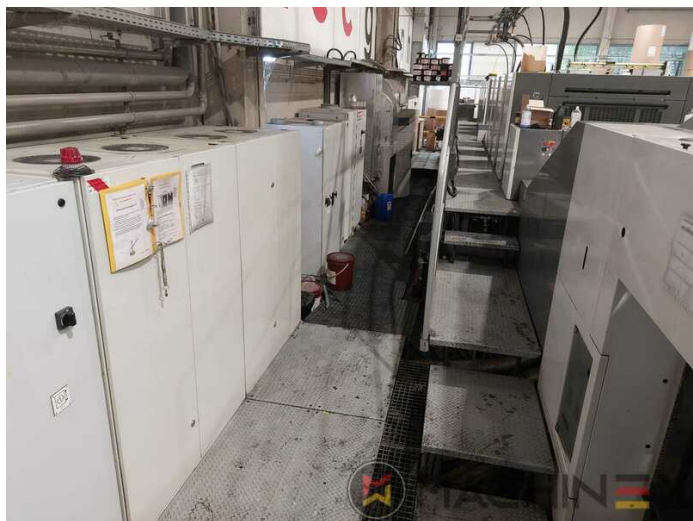

SPAIN | GERMANY | USA | ITALY | TURKEY | CHINA | BRAZIL | MEXICO | PERU

+34 682 639 187

info@machinex.com