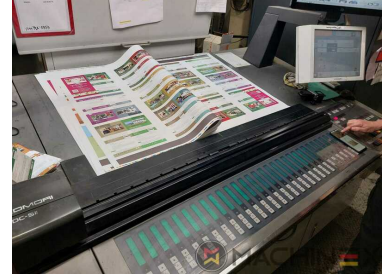

2006 | KOMORI LS 840 (P) + LX

+ USED PRINTING MACHINES 2006 YIL: 2006 8 COLOR + COATER

YAZICI AÇIKLAMASI

Hybrid Version Baldwin LED - UV from 2018 (2 lamp system)

EKIPMAN

- FAPC full automatic plate change
- Automatic impression cylinder washing device
- KHS AI Advanced Interface
- PDC-lite II (Print Density Control)
- KOMORIMATIC-2 with delta effect dampening
- Infrared + Hot air dryer
- ITC Ink temperature Control
- Komori AMR fully automatic „ One Touch "job change system
- PQC (print quality control console)
- Automatic Ink Roller Cleaner (AIRC)
- Automatic blanket Washers (ABW)
- KMS IV Komori Management System
- Raised press 300 mm
- Komori Extended delivery

TEKNİK AYRINTILAR

- Sheet Counter : 159 Million
- Max. format : 720 x 1030 mm
- Min. format :: 360 x 520 mm
- Print output : 15.000 s.p.h.
- Max. print format: 710 x 1020 mm

SPAIN | GERMANY | USA | ITALY | TURKEY | CHINA | BRAZIL | MEXICO | PERU