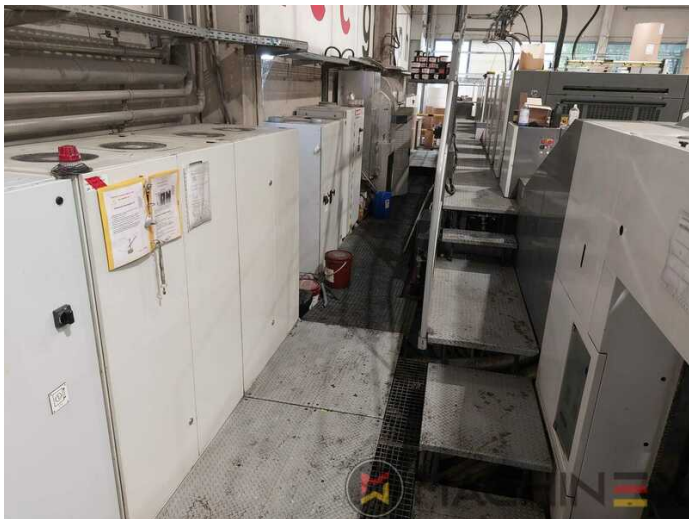

SPAIN | GERMANY | USA | ITALY | TURKEY | CHINA | BRAZIL | MEXICO | PERU

+34 682 639 187

info@machinex.com

MACHINEX