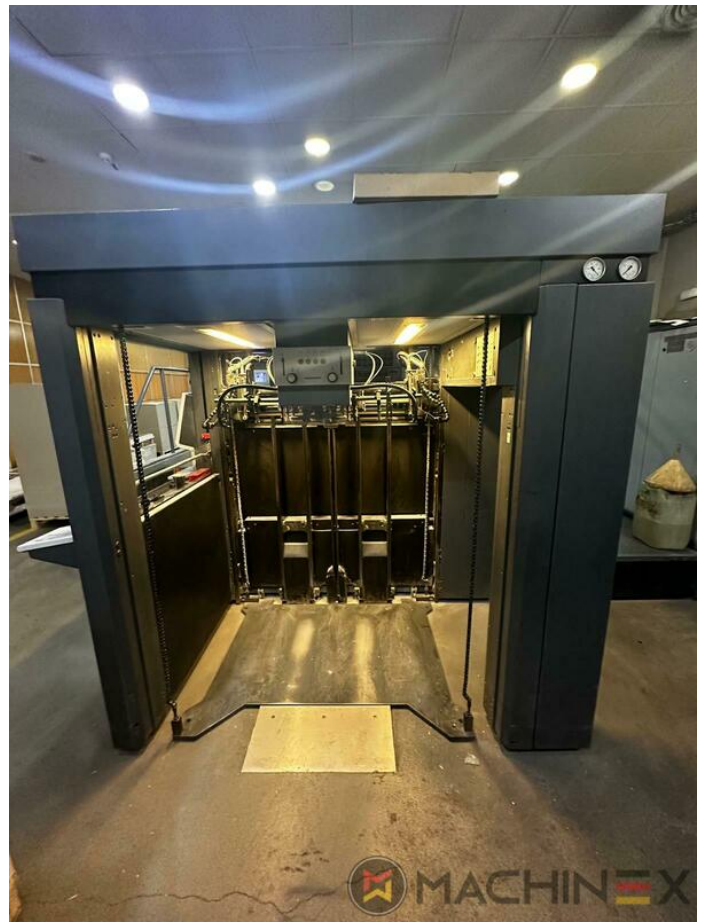

SPAIN | GERMANY | USA | ITALY | TURKEY | CHINA | BRAZIL | MEXICO | PERU

+34 682 639 187

info@machinex.com