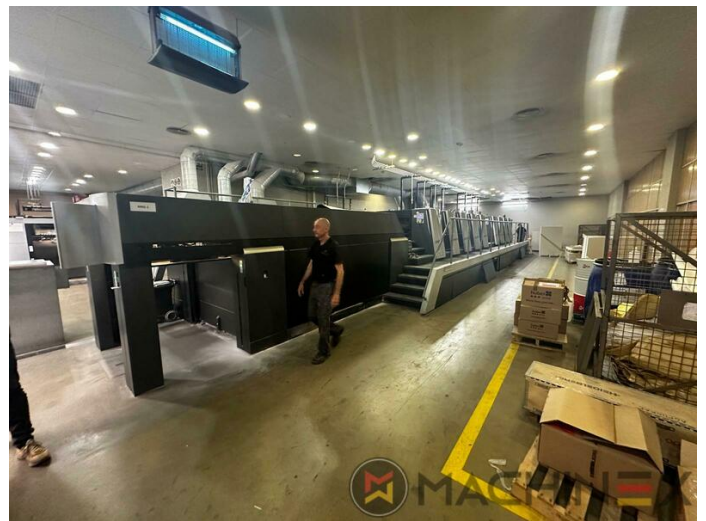

SPAIN | GERMANY | USA | ITALY | TURKEY | CHINA | BRAZIL | MEXICO | PERU

+34 682 639 187

info@machinex.com