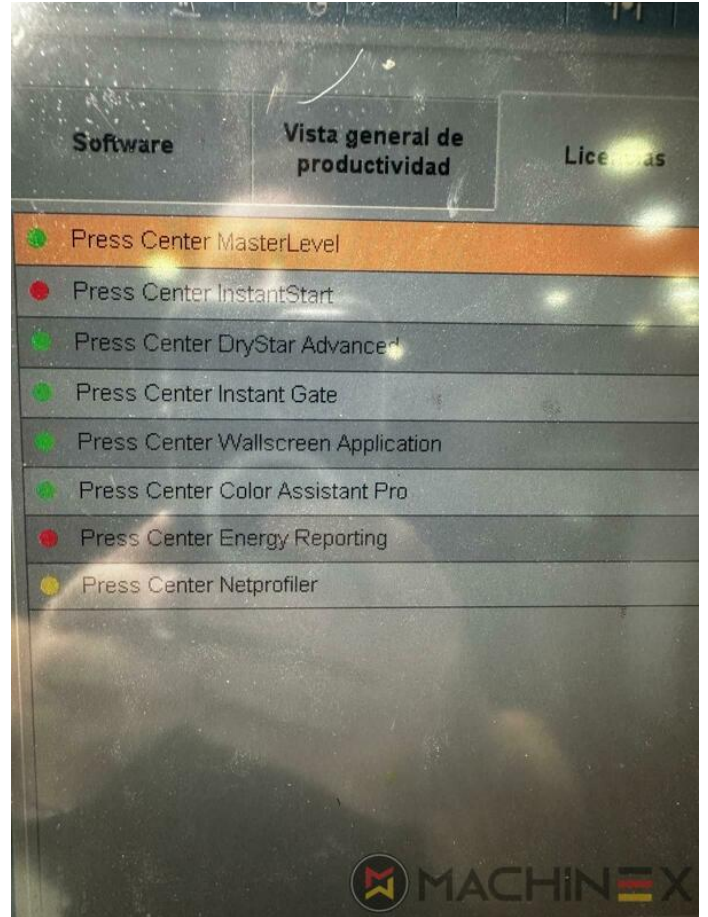

- Ultrasonic double sheet detection