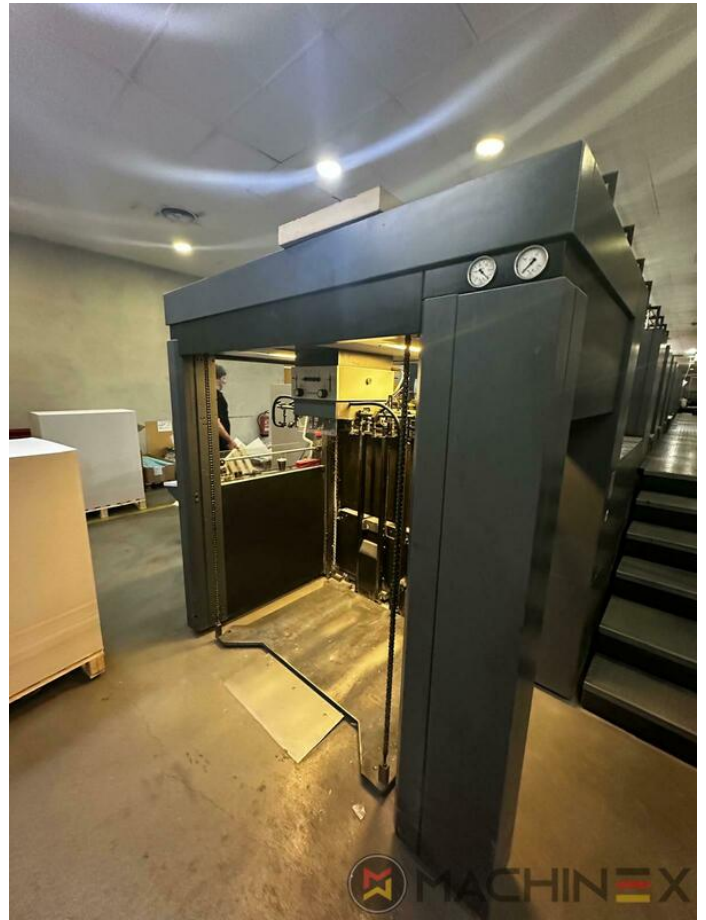

SPAIN | GERMANY | USA | ITALY | TURKEY | CHINA | BRAZIL | MEXICO | PERU

+34 682 639 187

info@machinex.com