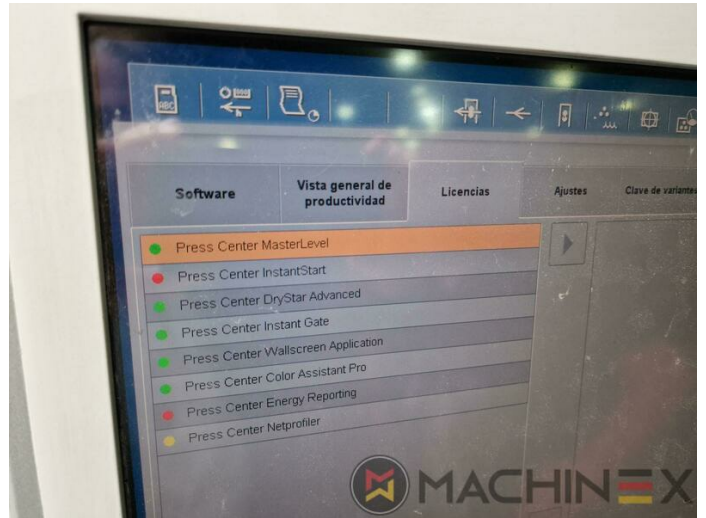

2014 | HEIDELBERG XL 106 8-P L

 USED PRINTING MACHINES  ■■■: 2014  8 COLOR + COATER

- Cleanstar plus
- Coating unit with chambered doctor blade
- Wallscreen Application
- Preset Plus in feeder
- Preset Plus in delivery
- Automatic blanket, roller and impression-cylinder washing device
- Intercommunication system between infeed and delivery
- AutoPlate Advanced
- Prinect Press Center
- Steel Plate feeder and delivery
- Extended 3 Módulos (X3)
- Weko AP 500 powder sprayer
- AirStar Pro (Air-cooled)
- DryStar 3000 Combination via CanOpen (4 slide-in dryers)
- Complete with manuals and tools

 info@machinex.com

 **MACHINEX**

- Ultrasonic double sheet detection

SPAIN | GERMANY | USA | ITALY | TURKEY | CHINA | BRAZIL | MEXICO | PERU

+34 682 639 187

info@machinex.com

SPAIN | GERMANY | USA | ITALY | TURKEY | CHINA | BRAZIL | MEXICO | PERU