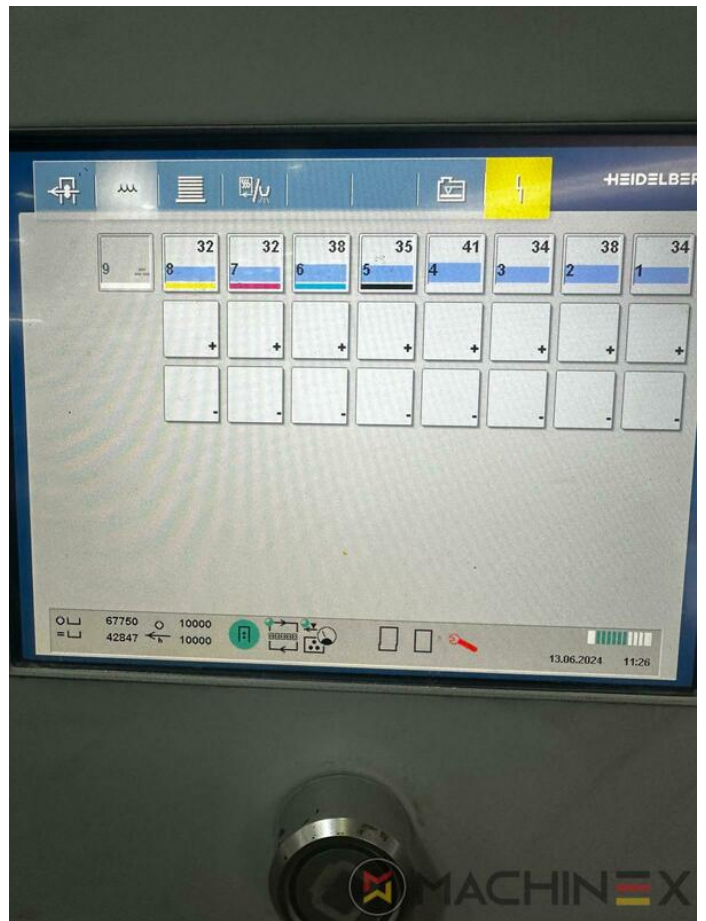

SPAIN | GERMANY | USA | ITALY | TURKEY | CHINA | BRAZIL | MEXICO | PERU

+34 682 639 187

info@machinex.com