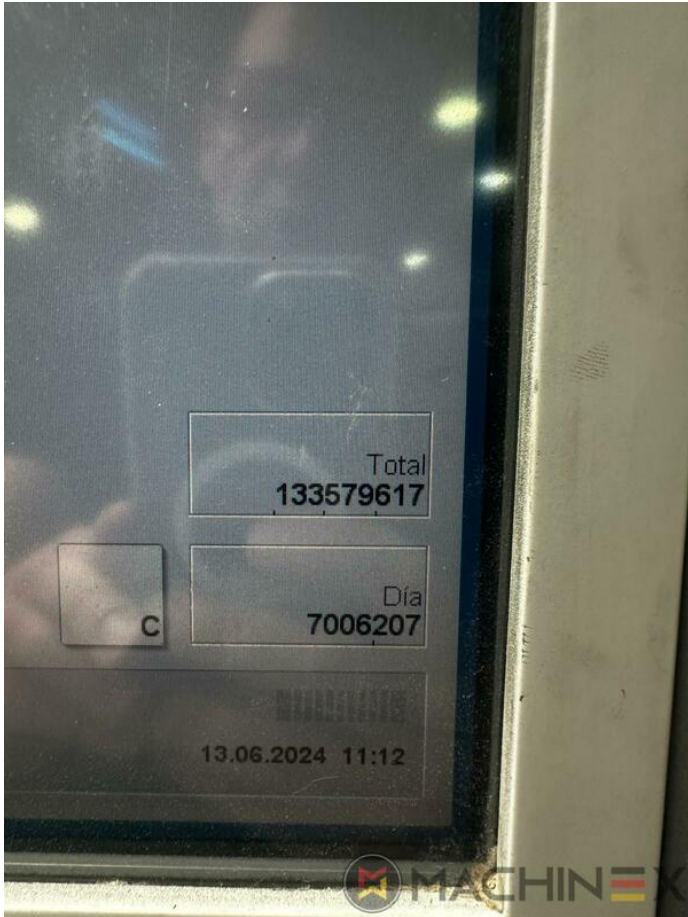

- Ultrasonic double sheet detection