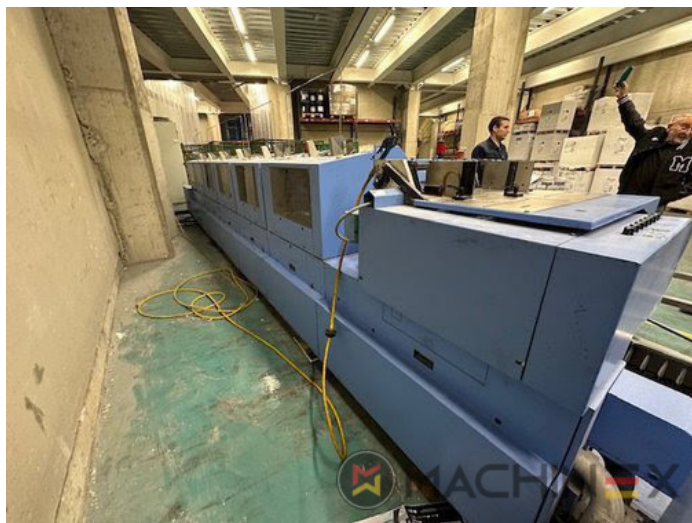

SPAIN | GERMANY | USA | ITALY | TURKEY | CHINA | BRAZIL | MEXICO | PERU

+34 682 639 187

info@machinex.com