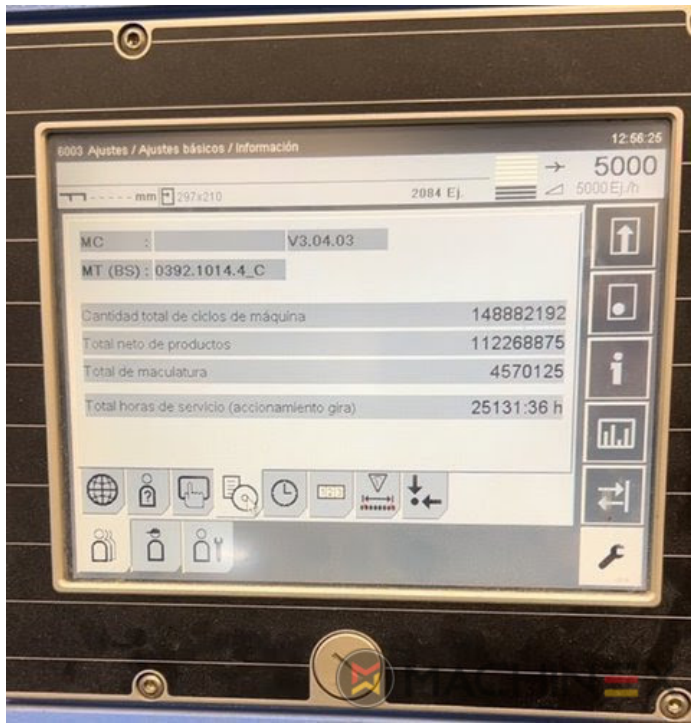

2012 | MUELLER-MARTINI PRIMERA C-130

+ USED BINDERY MACHINES 2012 TAHUN: 2012 USED SADDLE STITCHER

DESKRIPSI PENCETAK

Müller Martini Primera C130 saddle stitcher, equipped with: <> 6 feeders type 379 <> cover folder feeder type 1529 <> stitcher type C130 <> Three knife trimmer type 0449 <> Book stacker 0450 <> Becker air cabinet <> technical documentation and standard accessory

TEKNIS RINCIAN

- Cycles/h: 14.000 copies/h.

SPAIN | GERMANY | USA | ITALY | TURKEY | CHINA | BRAZIL | MEXICO | PERU

+34 682 639 187

info@machinex.com

SPAIN | GERMANY | USA | ITALY | TURKEY | CHINA | BRAZIL | MEXICO | PERU