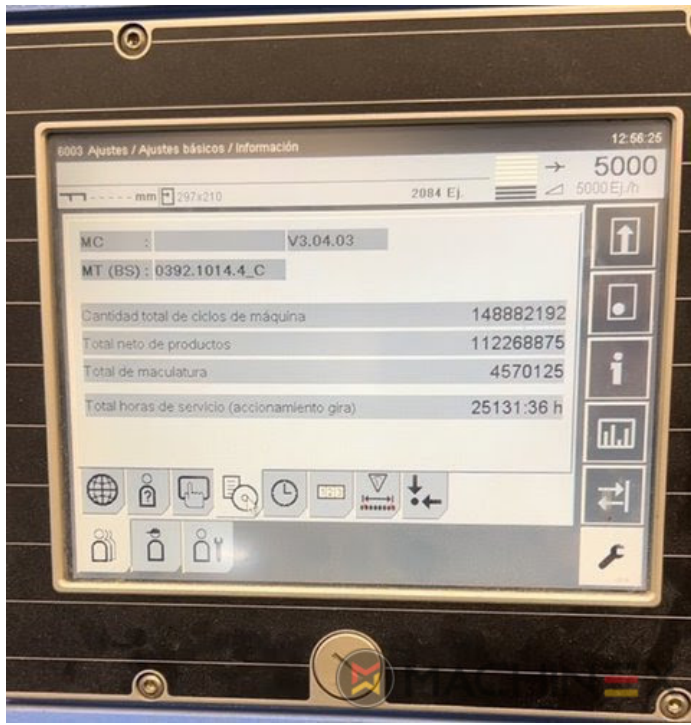

2012 | MUELLER-MARTINI PRIMERA C-130

+ LEGATORIA ◻ ANNO: 2012 ◻ CUCITRICE A SELLA

DESCRIZIONE DELLA STAMPANTE

Müller Martini Primera C130 saddle stitcher, equipped with: <> 6 feeders type 379 <> cover folder feeder type 1529 <> stitcher type C130 <> Three knife trimmer type 0449 <> Book stacker 0450 <> Becker air cabinet <> technical documentation and standard accessory

DETTAGLI TECNICI

- Cycles/h: 14.000 copies/h.

SPAIN | GERMANY | USA | ITALY | TURKEY | CHINA | BRAZIL | MEXICO | PERU

+34 682 639 187

info@machinex.com

 **MACHINEX**

SPAIN | GERMANY | USA | ITALY | TURKEY | CHINA | BRAZIL | MEXICO | PERU