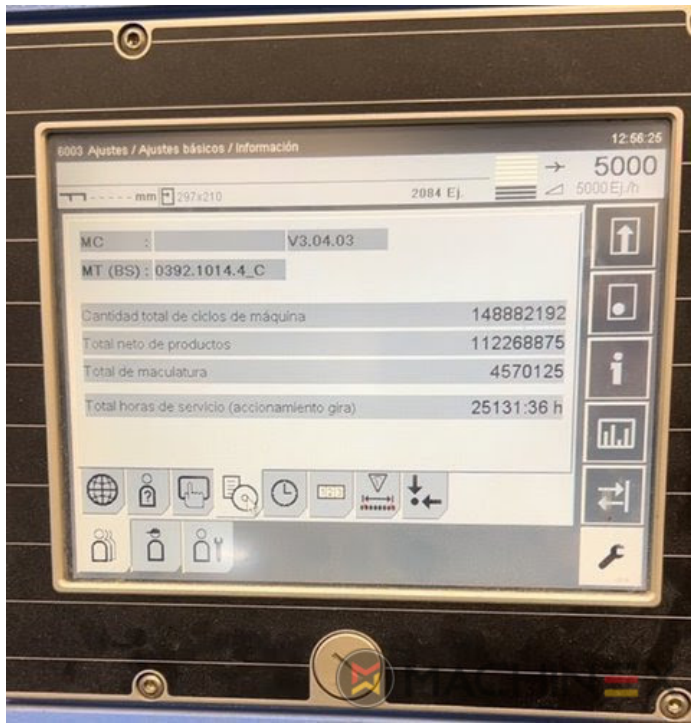

2012 | MUELLER-MARTINI PRIMERA C-130

+ USED BINDERY MACHINES 年: 2012 USED SADDLE STITCHER

プリンターの説明

Müller Martini Primera C130 saddle stitcher, equipped with: <> 6 feeders type 379 <> cover folder feeder type 1529 <> stitcher type C130 <> Three knife trimmer type 0449 <> Book stacker 0450 <> Becker air cabinet <> technical documentation and standard accessory

技術的な 詳細

- Cycles/h: 14.000 copies/h.

SPAIN | GERMANY | USA | ITALY | TURKEY | CHINA | BRAZIL | MEXICO | PERU

+34 682 639 187

info@machinex.com

SPAIN | GERMANY | USA | ITALY | TURKEY | CHINA | BRAZIL | MEXICO | PERU