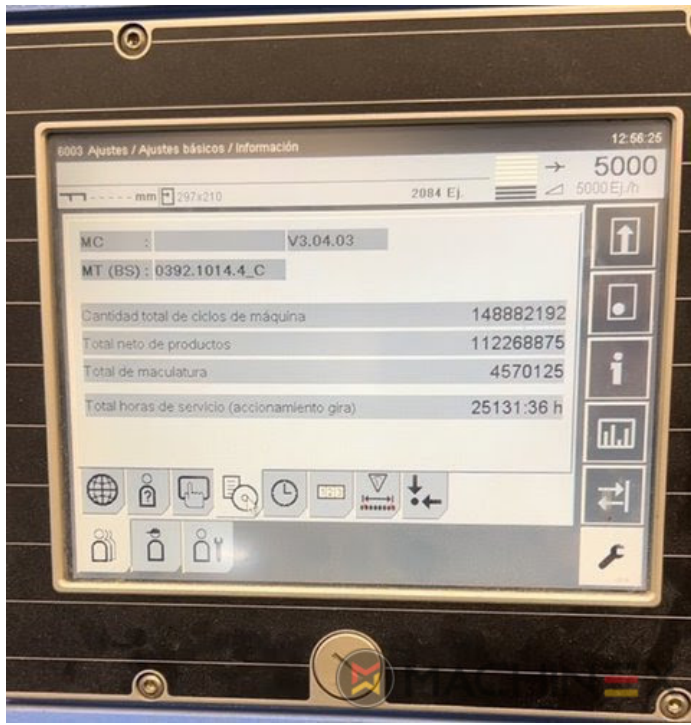

2012 | MUELLER-MARTINI PRIMERA C-130

+ USED BINDERY MACHINES 2012: سنة USED SADDLE STITCHER

وصف الطابعة

Müller Martini Primera C130 saddle stitcher, equipped with: <> 6 feeders type 379 <> cover folder feeder type 1529 <> stitcher type C130 <> Three knife trimmer type 0449 <> Book stacker 0450 <> Becker air cabinet <> technical documentation and standard accessory

اصطلاحات تفاصيل

- Cycles/h: 14.000 copies/h.

SPAIN | GERMANY | USA | ITALY | TURKEY | CHINA | BRAZIL | MEXICO | PERU

+34 682 639 187

info@machinex.com

SPAIN | GERMANY | USA | ITALY | TURKEY | CHINA | BRAZIL | MEXICO | PERU