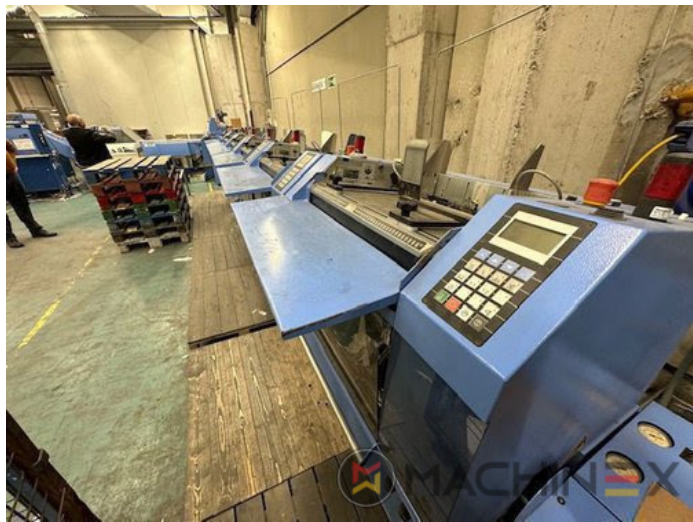

SPAIN | GERMANY | USA | ITALY | TURKEY | CHINA | BRAZIL | MEXICO | PERU

+34 682 639 187

info@machinex.com