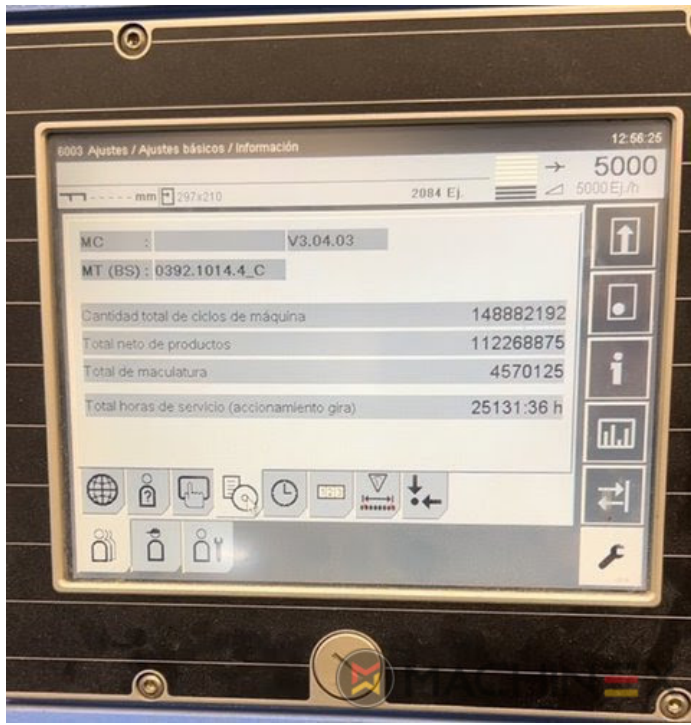

2012 | MUELLER-MARTINI PRIMERA C-130

+ USED BINDERY MACHINES ◻ YEAR: 2012 ◻ USED SADDLE STITCHER

PRINTER DESCRIPTION

Müller Martini Primera C130 saddle stitcher, equipped with: <> 6 feeders type 379 <> cover folder feeder type 1529 <> stitcher type C130 <> Three knife trimmer type 0449 <> Book stacker 0450 <> Becker air cabinet <> technical documentation and standard accessory

TECHNICAL DETAILS

- Cycles/h: 14.000 copies/h.

SPAIN | GERMANY | USA | ITALY | TURKEY | CHINA | BRAZIL | MEXICO | PERU

+34 682 639 187

info@machinex.com

SPAIN | GERMANY | USA | ITALY | TURKEY | CHINA | BRAZIL | MEXICO | PERU