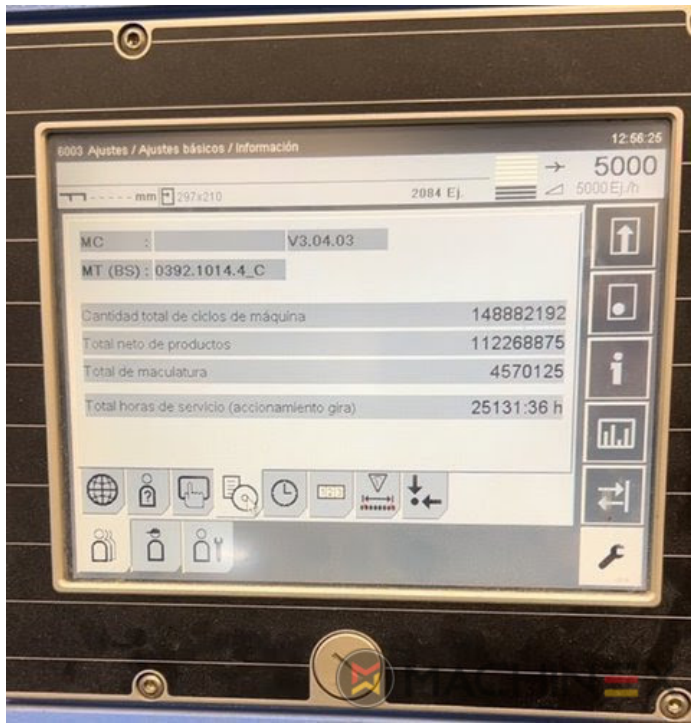

# 2012 | MUELLER-MARTINI PRIMERA C-130

+ ENCUADERNACIÓN    AÑO: 2012    GRAPADORAS

## DESCRIPCIÓN DE LA IMPRESORA

Müller Martini Primera C130 saddle stitcher, equipped with: <> 6 feeders type 379 <> cover folder feeder type 1529 <> stitcher type C130 <> Three knife trimmer type 0449 <> Book stacker 0450 <> Becker air cabinet <> technical documentation and standard accessory

## DETALLES TÉCNICOS

- Cycles/h: 14.000 copies/h.

SPAIN | GERMANY | USA | ITALY | TURKEY | CHINA | BRAZIL | MEXICO | PERU

+34 682 639 187

info@machinex.com

SPAIN | GERMANY | USA | ITALY | TURKEY | CHINA | BRAZIL | MEXICO | PERU