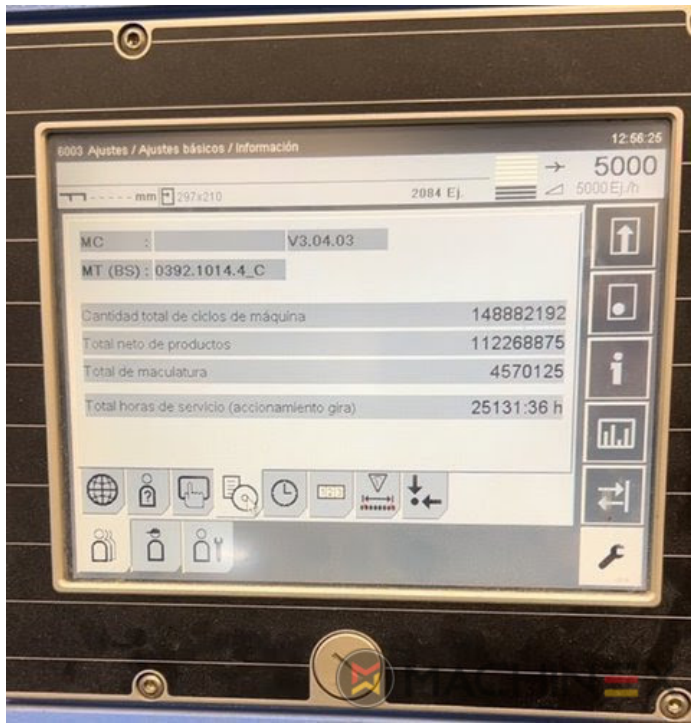

## DESCRIPTION DE L'IMPRIMANTE

Müller Martini Primera C130 saddle stitcher, equipped with: <> 6 feeders type 379 <> cover folder feeder type 1529 <> stitcher type C130 <> Three knife trimmer type 0449 <> Book stacker 0450 <> Becker air cabinet <> technical documentation and standard accessory

## DÉTAILS TECHNIQUES

- Cycles/h: 14.000 copies/h.

SPAIN | GERMANY | USA | ITALY | TURKEY | CHINA | BRAZIL | MEXICO | PERU

+34 682 639 187

info@machinex.com

SPAIN | GERMANY | USA | ITALY | TURKEY | CHINA | BRAZIL | MEXICO | PERU