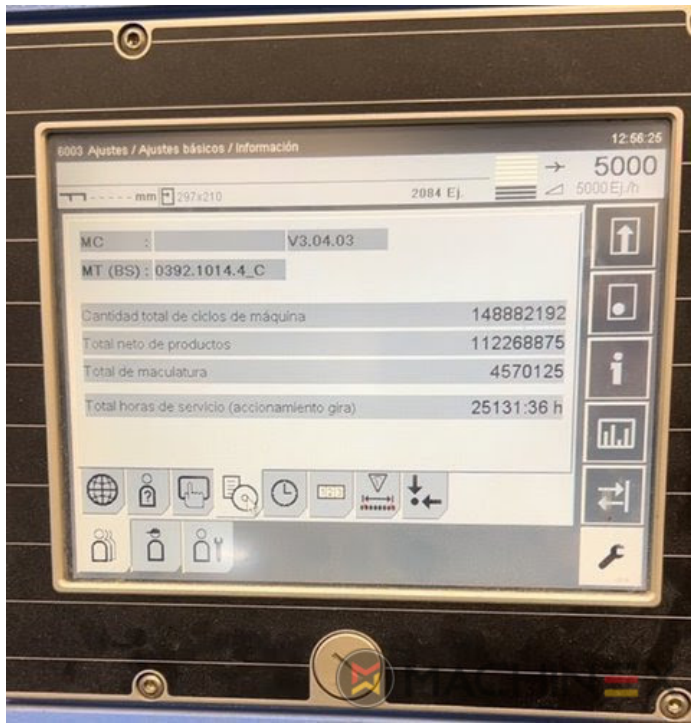

2012 | MUELLER-MARTINI PRIMERA C-130

+ USED BINDERY MACHINES 2012: שנה: USED SADDLE STITCHER

תיאור המדפסת

Müller Martini Primera C130 saddle stitcher, equipped with: <> 6 feeders type 379 <> cover folder feeder type 1529 <> stitcher type C130 <> Three knife trimmer type 0449 <> Book stacker 0450 <> Becker air cabinet <> technical documentation and standard accessory

טכני פרטים

- Cycles/h: 14.000 copies/h.

SPAIN | GERMANY | USA | ITALY | TURKEY | CHINA | BRAZIL | MEXICO | PERU

+34 682 639 187

info@machinex.com

 MACHINEX

SPAIN | GERMANY | USA | ITALY | TURKEY | CHINA | BRAZIL | MEXICO | PERU