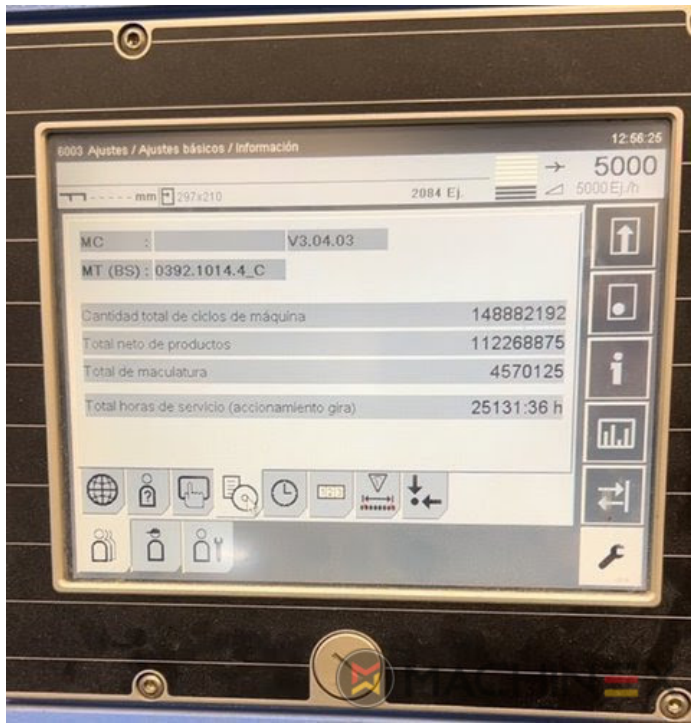

2012 | MUELLER-MARTINI PRIMERA C-130

 USED BINDERY MACHINES  ■■■: 2012  USED SADDLE STITCHER

Müller Martini Primera C130 saddle stitcher, equipped with: <> 6 feeders type 379 <> cover folder feeder type 1529 <> stitcher type C130 <> Three knife trimmer type 0449 <> Book stacker 0450 <> Becker air cabinet <> technical documentation and standard accessory

- Cycles/h: 14.000 copies/h.

SPAIN | GERMANY | USA | ITALY | TURKEY | CHINA | BRAZIL | MEXICO | PERU

 +34 682 639 187

 info@machinex.com

SPAIN | GERMANY | USA | ITALY | TURKEY | CHINA | BRAZIL | MEXICO | PERU