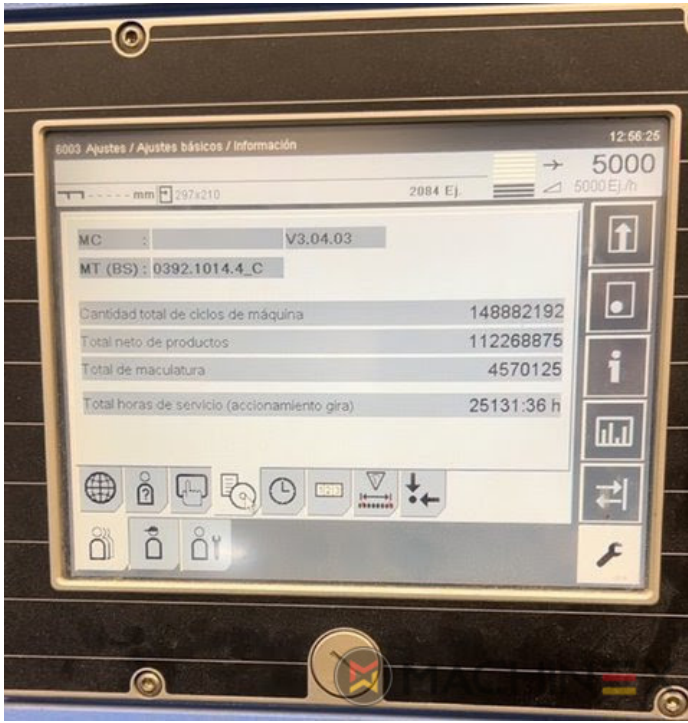

## TEHNIČKI POJEDINOSTI

- Cycles/h: 14.000 copies/h.

SPAIN | GERMANY | USA | ITALY | TURKEY | CHINA | BRAZIL | MEXICO | PERU

☎ +34 682 639 187

✉ info@machinex.com

SPAIN | GERMANY | USA | ITALY | TURKEY | CHINA | BRAZIL | MEXICO | PERU