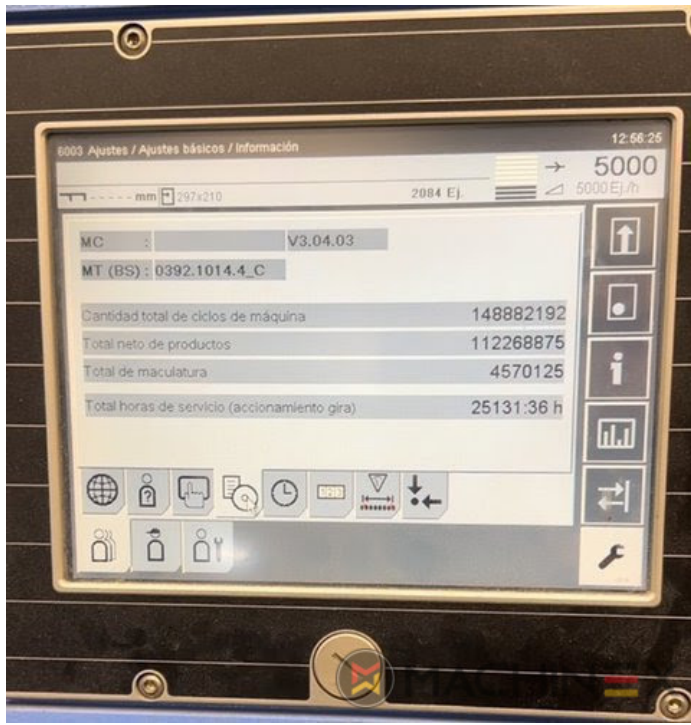

2012 | MUELLER-MARTINI PRIMERA C-130

+ USED BINDERY MACHINES ◻ ROK: 2012 ◻ USED SADDLE STITCHER

OPIS DRUKARKI

Müller Martini Primera C130 saddle stitcher, equipped with: <> 6 feeders type 379 <> cover folder feeder type 1529 <> stitcher type C130 <> Three knife trimmer type 0449 <> Book stacker 0450 <> Becker air cabinet <> technical documentation and standard accessory

SZCZEGÓŁY TECHNICZNE

- Cycles/h: 14.000 copies/h.

SPAIN | GERMANY | USA | ITALY | TURKEY | CHINA | BRAZIL | MEXICO | PERU

+34 682 639 187

info@machinex.com

SPAIN | GERMANY | USA | ITALY | TURKEY | CHINA | BRAZIL | MEXICO | PERU