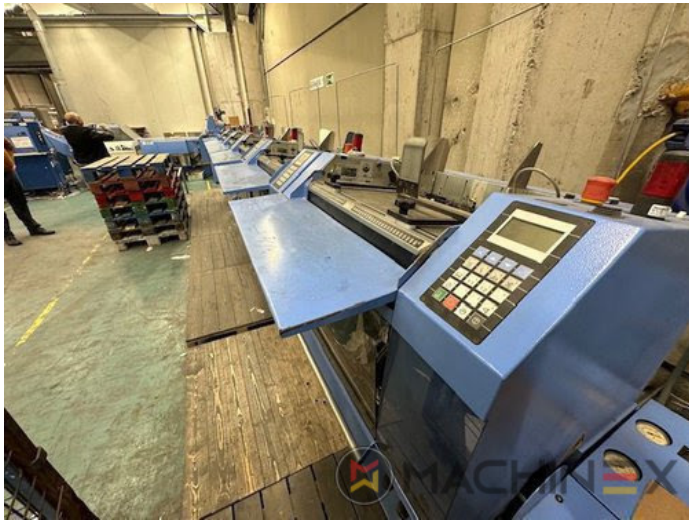

## DESCRIÇÃO DA IMPRESSORA

Müller Martini Primera C130 saddle stitcher, equipped with: <> 6 feeders type 379 <> cover folder feeder type 1529 <> stitcher type C130 <> Three knife trimmer type 0449 <> Book stacker 0450 <> Becker air cabinet <> technical documentation and standard accessory

## DETALHES TÉCNICOS

- Cycles/h: 14.000 copies/h.

SPAIN | GERMANY | USA | ITALY | TURKEY | CHINA | BRAZIL | MEXICO | PERU

+34 682 639 187

info@machinex.com

SPAIN | GERMANY | USA | ITALY | TURKEY | CHINA | BRAZIL | MEXICO | PERU