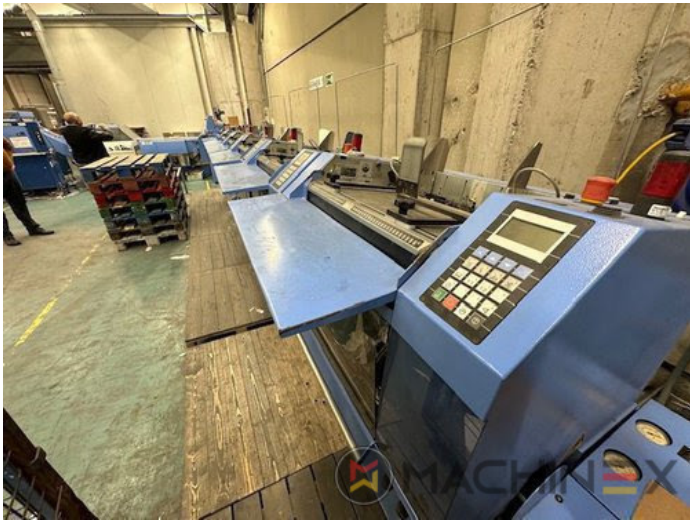

SPAIN | GERMANY | USA | ITALY | TURKEY | CHINA | BRAZIL | MEXICO | PERU

+34 682 639 187

info@machinex.com