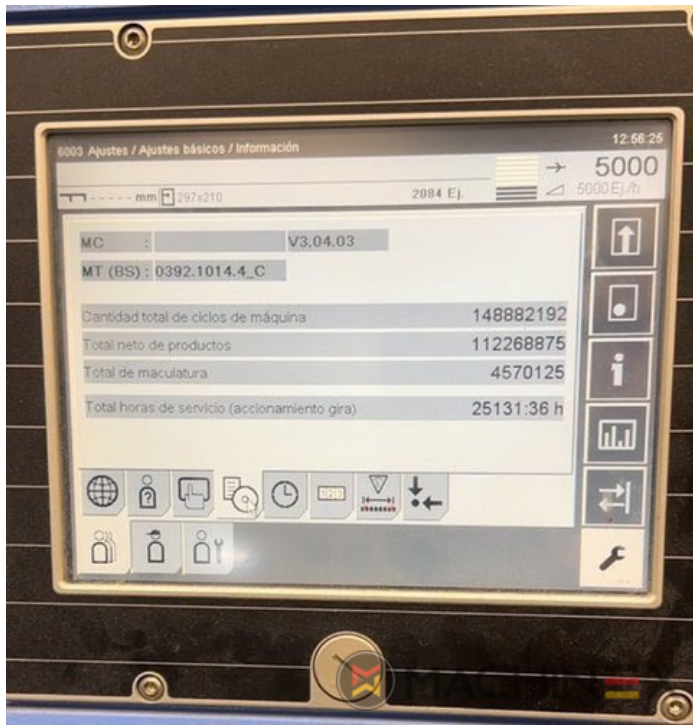

2012 | MUELLER-MARTINI PRIMERA C-130

+ USED BINDERY MACHINES ◻ : 2012 ◻ USED SADDLE STITCHER

Müller Martini Primera C130 saddle stitcher, equipped with: <> 6 feeders type 379 <> cover folder feeder type 1529 <> stitcher type C130 <> Three knife trimmer type 0449 <> Book stacker 0450 <> Becker air cabinet <> technical documentation and standard accessory

• Cycles/h: 14.000 copies/h.

SPAIN | GERMANY | USA | ITALY | TURKEY | CHINA | BRAZIL | MEXICO | PERU

+34 682 639 187

info@machinex.com

SPAIN | GERMANY | USA | ITALY | TURKEY | CHINA | BRAZIL | MEXICO | PERU