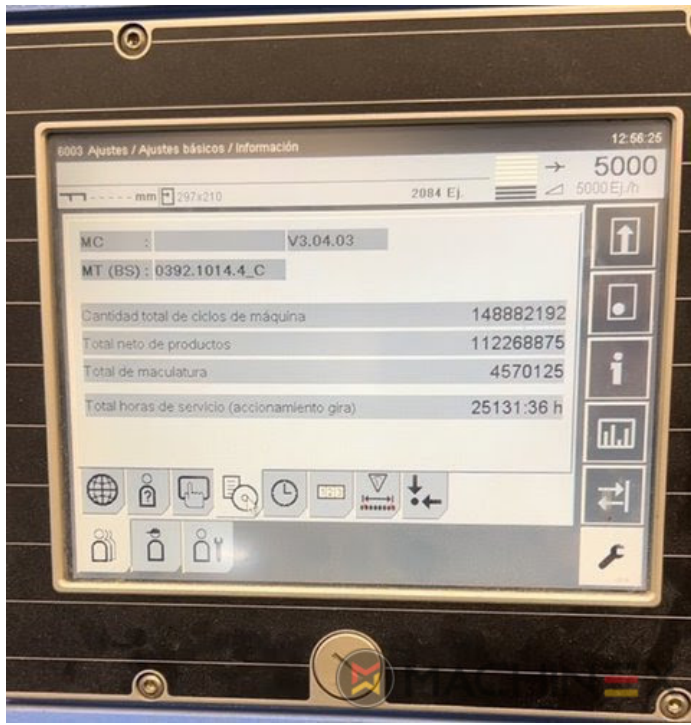

2012 | MUELLER-MARTINI PRIMERA C-130

+ USED BINDERY MACHINES YIL: 2012 USED SADDLE STITCHER

YAZICI AÇIKLAMASI

Müller Martini Primera C130 saddle stitcher, equipped with: <> 6 feeders type 379 <> cover folder feeder type 1529 <> stitcher type C130 <> Three knife trimmer type 0449 <> Book stacker 0450 <> Becker air cabinet <> technical documentation and standard accessory

TEKNİK AYRINTILAR

- Cycles/h: 14.000 copies/h.

SPAIN | GERMANY | USA | ITALY | TURKEY | CHINA | BRAZIL | MEXICO | PERU

+34 682 639 187

info@machinex.com

SPAIN | GERMANY | USA | ITALY | TURKEY | CHINA | BRAZIL | MEXICO | PERU