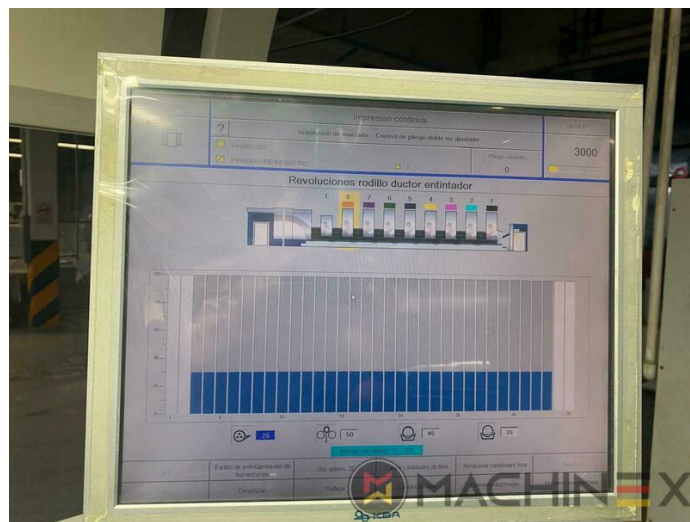

2008 | KBA RAPIDA RA 105-8+L CX PWHA ALV2 HYBRID

+ USED PRINTING MACHINES 2008 : سنة 8 COLOR + COATER

وصف الطابعة

ادوات

- All Wash Up Devices
- Double sheet control - ultrasonic
- Chromed impression cylinders
- Electromechanic double-sheet control
- Cardboard, Metalized Paper, Plastic and Foil package
- CIP Link with online connection
- Antistatic device feeder and delivery for plastic
- Extended delivery 2600 mm
- VARIDAMP alcohol dampening
- CX equipment (additional equipment for cardboard until 1.2 mm)
- Intercommunication system between infeed and delivery
- Kba Vari Dry - dryer
- Weko AP 262 Powder
- elevated press 450 mm
- ACR Control Video register

اصطلاحات تفاصيل

- Sheet Counter : 139 Million
- Print output : 15.000 s.p.h.
- Stock Thickness :: up to 1.2 mm
- Max. format : 740 x 1050 mm
- Min. format :: 340 x 480 mm

SPAIN | GERMANY | USA | ITALY | TURKEY | CHINA | BRAZIL | MEXICO | PERU

+34 682 639 187

info@machinex.com

- Ink temperature control
- PWA semi automatic plate change
- Straight machine printing
- Non Stop feeder
- IR Hot Air and UV Dryer on delivery
- Lack Unit (Harris & Bruno)
- Chromed cylinders
- Infrared + Hot air dryer
- ALV 2 Double extension delivery
- Automatic feeder height adjustment
- chamber varnish unit Harris & Bruno
- Blower ionization on feeder
- Register Setting Mechatronic remote setting of lateral, circumferential and diagonal register from the ErgoTronic console
- VariDry Blue IR/hot air/UV in the delivery
- Additional package plastic printing
- ErgoTronic Professional console with ColorTronic ink metering "19" TouchScreen
- High Quality Packaging Press (Hybrid)
- Camera system for monitoring sheet traveling feeder and delivery
- Technotrans Beta refrigeration
- Additional anilox roller (according to KBA standard)
- Additional package "Foil printing"
- Dust extraction (for cardboard)
- 4 IR + 5 TL + (3 IR + 6 TL) + (3 UV)
- 3 UV Interdeck dryer Varidry Unit 1,4 & 8 Totally Flexible with 6 Interchangeable positions