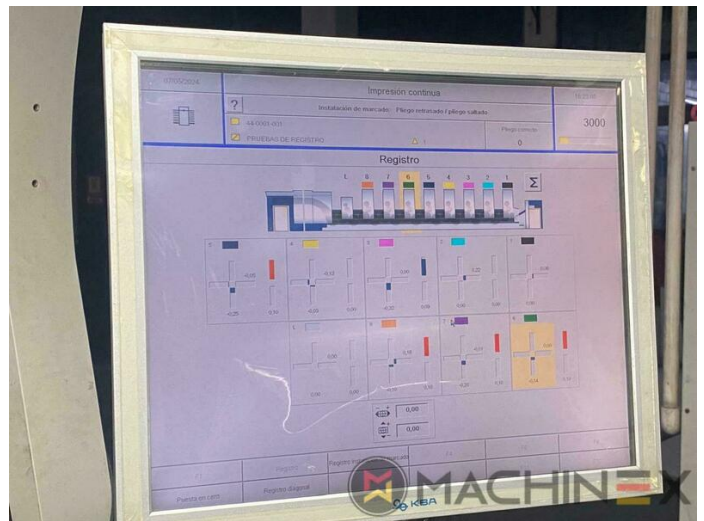

SPAIN | GERMANY | USA | ITALY | TURKEY | CHINA | BRAZIL | MEXICO | PERU

+34 682 639 187

info@machinex.com