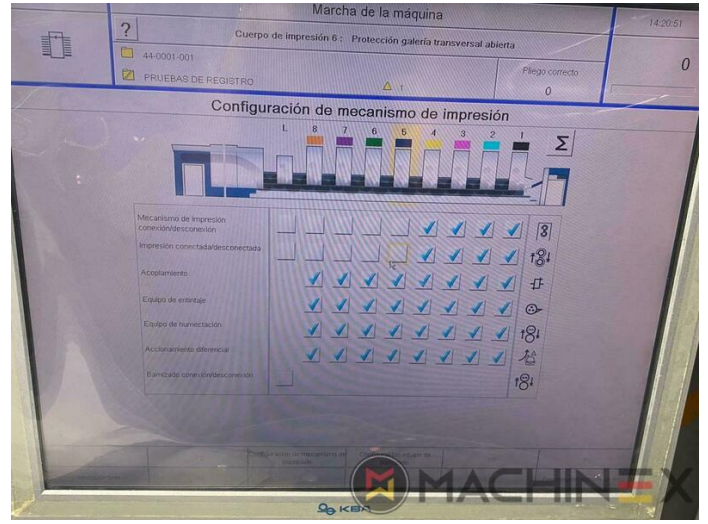

SPAIN | GERMANY | USA | ITALY | TURKEY | CHINA | BRAZIL | MEXICO | PERU

+34 682 639 187

info@machinex.com