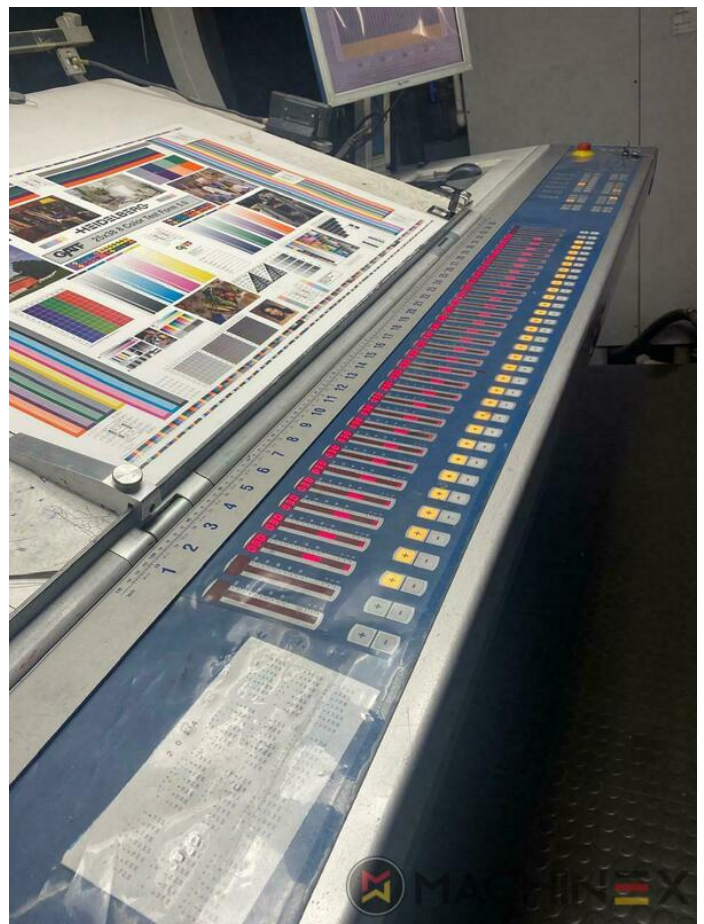

SPAIN | GERMANY | USA | ITALY | TURKEY | CHINA | BRAZIL | MEXICO | PERU

+34 682 639 187

info@machinex.com