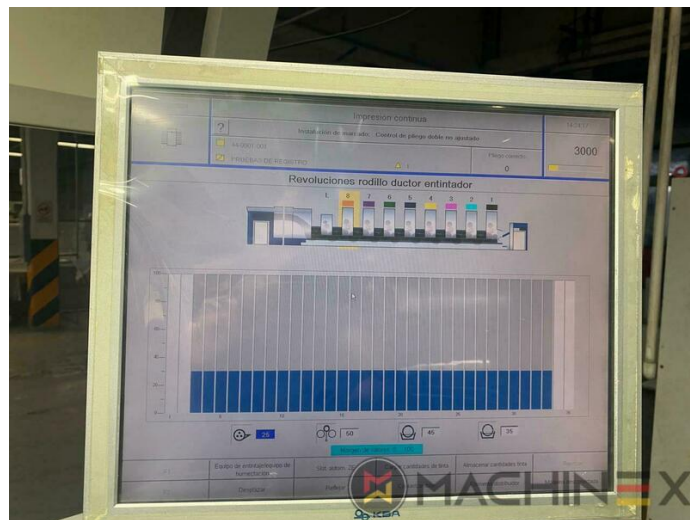

- PWHA Halbautomatischer Plattenwechsel
- Geradeaus Maschinen Bedruckung
- Non Stop feeder
- IR Hot Air and UV Dryer on delivery
- Lack Unit (Harris & Bruno)
- Chromed cylinders
- Infrarot + Heißlufttrockner
- ALV 2 Double extension delivery
- Automatic feeder height adjustment
- chamber varnish unit Harris & Bruno
- Blower ionization on feeder
- Register Setting Mechatronic remote setting of lateral, circumferential and diagonal register from the ErgoTronic console
- VariDry Blue IR/hot air/UV in the delivery
- Additional package plastic printing
- ErgoTronic Professional console with ColorTronic ink metering "19" TouchScreen
- Hochwertige Verpackungsdruckmaschine (Hybrid)
- Kamerasystem zur Überwachung von Bogenanleger und Auslage
- Technotrans Beta Kühlung
- Additional anilox roller (according to KBA standard)
- Additional package "Foil printing"
- Staubabsaugung (für Karton)
- 4 IR + 5 TL + (3 IR + 6 TL) + (3 UV)
- 3 UV Interdeck dryer Varidry Unit 1,4 & 8 Totally Flexible with 6 Interchangeable positions

SPAIN | GERMANY | USA | ITALY | TURKEY | CHINA | BRAZIL | MEXICO | PERU

+34 682 639 187

info@machinex.com