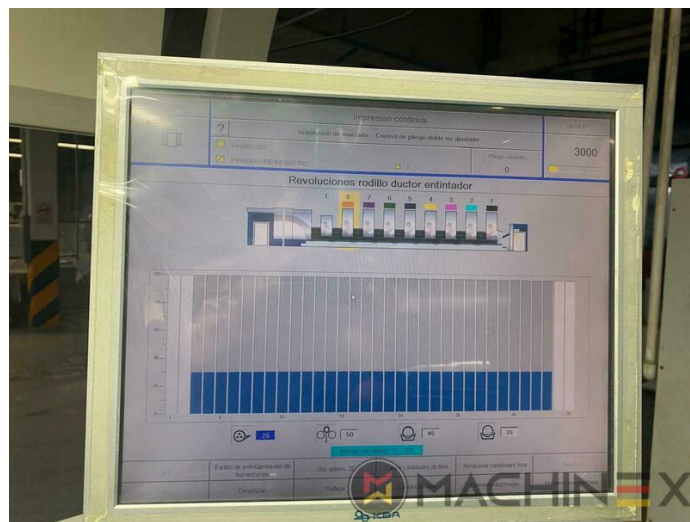

- Ink temperature control
- PWA semi automatic plate change
- Straight machine printing
- Non Stop feeder
- IR Hot Air and UV Dryer on delivery
- Lack Unit (Harris & Bruno)
- Chromed cylinders
- Infrared + Hot air dryer
- ALV 2 Double extension delivery
- Automatic feeder height adjustment
- chamber varnish unit Harris & Bruno
- Blower ionization on feeder
- Register Setting Mechatronic remote setting of lateral, circumferential and diagonal register from the ErgoTronic console
- VariDry Blue IR/hot air/UV in the delivery
- Additional package plastic printing
- ErgoTronic Professional console with ColorTronic ink metering "19" TouchScreen
- High Quality Packaging Press (Hybrid)
- Camera system for monitoring sheet traveling feeder and delivery
- Technotrans Beta refrigeration
- Additional anilox roller (according to KBA standard)
- Additional package "Foil printing"
- Dust extraction (for cardboard)
- 4 IR + 5 TL + (3 IR + 6 TL) + (3 UV)
- 3 UV Interdeck dryer Varidry Unit 1,4 & 8 Totally Flexible with 6 Interchangeable positions

SPAIN | GERMANY | USA | ITALY | TURKEY | CHINA | BRAZIL | MEXICO | PERU

+34 682 639 187

info@machinex.com