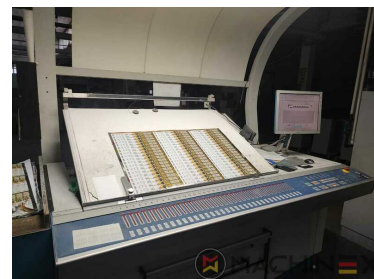

2008 | KBA RAPIDA RA 105-8+L CX PWHA ALV2 HYBRID

+ USED PRINTING MACHINES ⚙️ שנה: 2008 📄 8 COLOR + COATER

תיאור המדפסת

ציוד

- All Wash Up Devices
- Double sheet control - ultrasonic
- Chromed impression cylinders
- Electromechanic double-sheet control
- Cardboard, Metalized Paper, Plastic and Foil package
- CIP Link with online connection
- Antistatic device feeder and delivery for plastic
- Extended delivery 2600 mm
- VARIDAMP alcohol dampening
- CX equipment (additional equipment for cardboard until 1.2 mm)
- Intercommunication system between infeed and delivery
- Kba Vari Dry - dryer
- Weko AP 262 Powder
- elevated press 450 mm
- ACR Control Video register

טכני פרטים

- Sheet Counter : 139 Million
- Print output : 15.000 s.p.h.
- Stock Thickness :: up to 1.2 mm
- Max. format : 740 x 1050 mm
- Min. format :: 340 x 480 mm

SPAIN | GERMANY | USA | ITALY | TURKEY | CHINA | BRAZIL | MEXICO | PERU