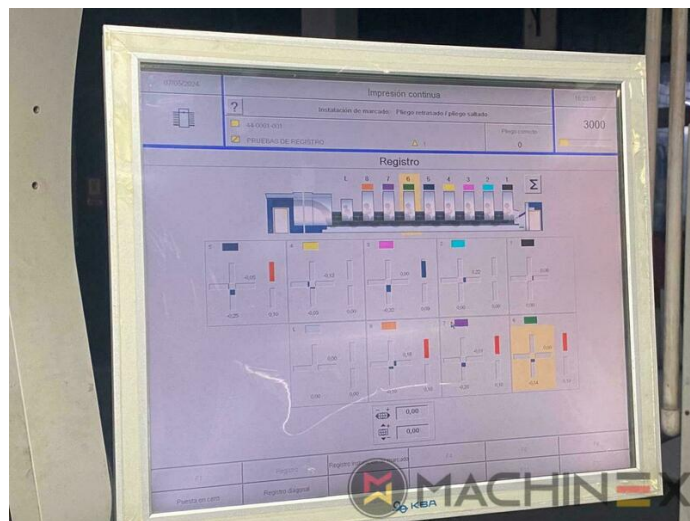

SPAIN | GERMANY | USA | ITALY | TURKEY | CHINA | BRAZIL | MEXICO | PERU

+34 682 639 187

info@machinex.com