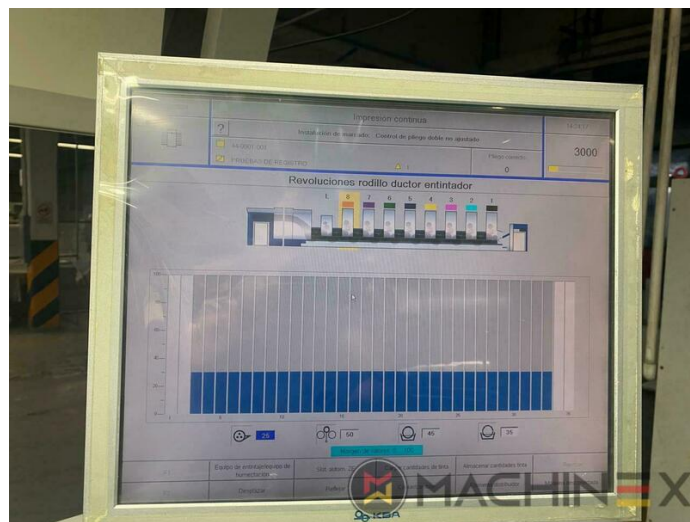

2008 | KBA RAPIDA RA 105-8+L CX PWHA ALV2 HYBRID

⊕ USED PRINTING MACHINES Ⓛ ■■■■ : 2008 📄 8 COLOR + COATER

- All Wash Up Devices
- Double sheet control - ultrasonic
- Chromed impression cylinders
- Electromechanic double-sheet control
- Cardboard, Metalized Paper, Plastic and Foil package
- CIP Link with online connection
- Antistatic device feeder and delivery for plastic
- Extended delivery 2600 mm
- VARIDAMP alcohol dampening
- CX equipment (additional equipment for cardboard until 1.2 mm)
- Intercommunication system between infeed and delivery
- Kba Vari Dry - dryer
- Weko AP 262 Powder
- elevated press 450 mm
- ACR Control Video register

- Sheet Counter : 139 Million
- Print output : 15.000 s.p.h.
- Stock Thickness :: up to 1.2 mm
- Max. format : 740 x 1050 mm
- Min. format :: 340 x 480 mm

SPAIN | GERMANY | USA | ITALY | TURKEY | CHINA | BRAZIL | MEXICO | PERU

☎ +34 682 639 187

📧 info@machinex.com

- Ink temperature control
- PWA semi automatic plate change
- Straight machine printing
- Non Stop feeder
- IR Hot Air and UV Dryer on delivery
- Lack Unit (Harris & Bruno)
- Chromed cylinders
- Infrared + Hot air dryer
- ALV 2 Double extension delivery
- Automatic feeder height adjustment
- chamber varnish unit Harris & Bruno
- Blower ionization on feeder
- Register Setting Mechatronic remote setting of lateral, circumferential and diagonal register from the ErgoTronic console
- VariDry Blue IR/hot air/UV in the delivery
- Additional package plastic printing
- ErgoTronic Professional console with ColorTronic ink metering "19" TouchScreen
- High Quality Packaging Press (Hybrid)
- Camera system for monitoring sheet traveling feeder and delivery
- Technotrans Beta refrigeration
- Additional anilox roller (according to KBA standard)
- Additional package "Foil printing"
- Dust extraction (for cardboard)
- 4 IR + 5 TL + (3 IR + 6 TL) + (3 UV)
- 3 UV Interdeck dryer Varidry Unit 1,4 & 8 Totally Flexible with 6 Interchangeable positions