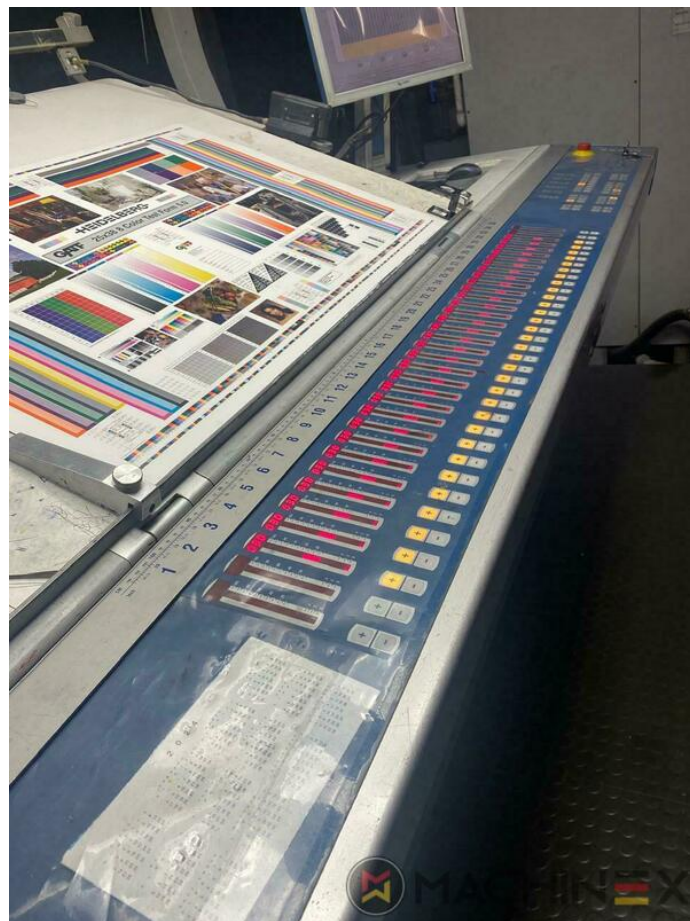

SPAIN | GERMANY | USA | ITALY | TURKEY | CHINA | BRAZIL | MEXICO | PERU

+34 682 639 187

info@machinex.com