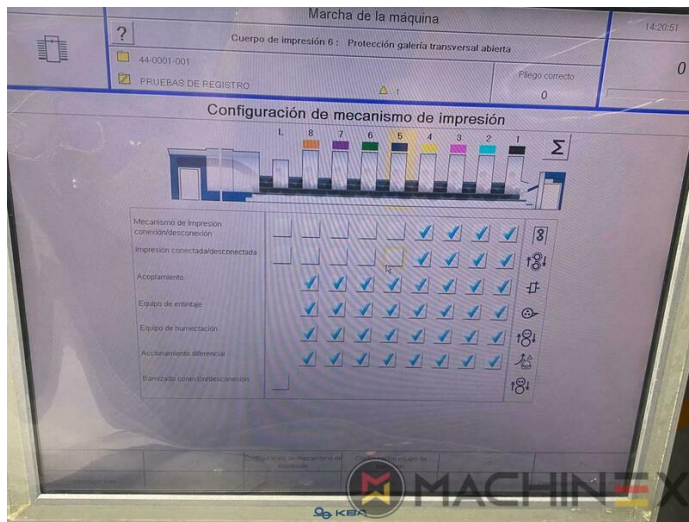

SPAIN | GERMANY | USA | ITALY | TURKEY | CHINA | BRAZIL | MEXICO | PERU

+34 682 639 187

info@machinex.com