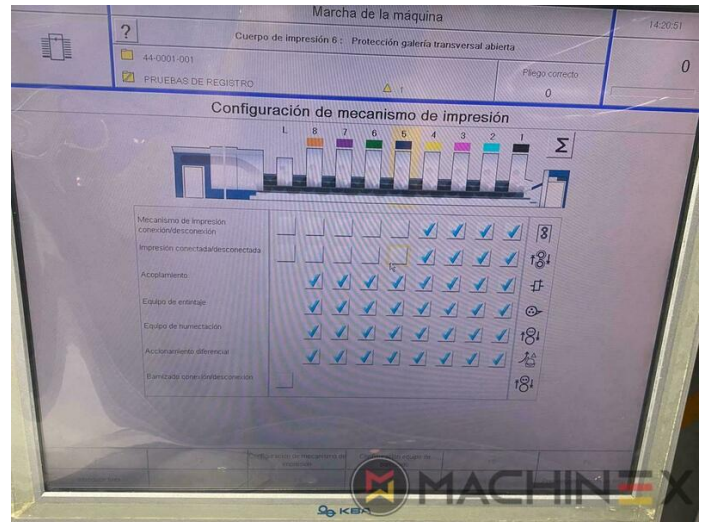

SPAIN | GERMANY | USA | ITALY | TURKEY | CHINA | BRAZIL | MEXICO | PERU

+34 682 639 187

info@machinex.com