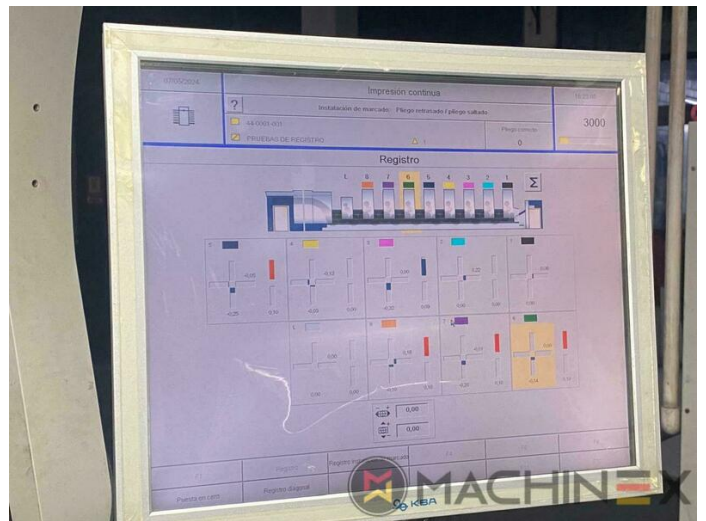

SPAIN | GERMANY | USA | ITALY | TURKEY | CHINA | BRAZIL | MEXICO | PERU

+34 682 639 187

info@machinex.com