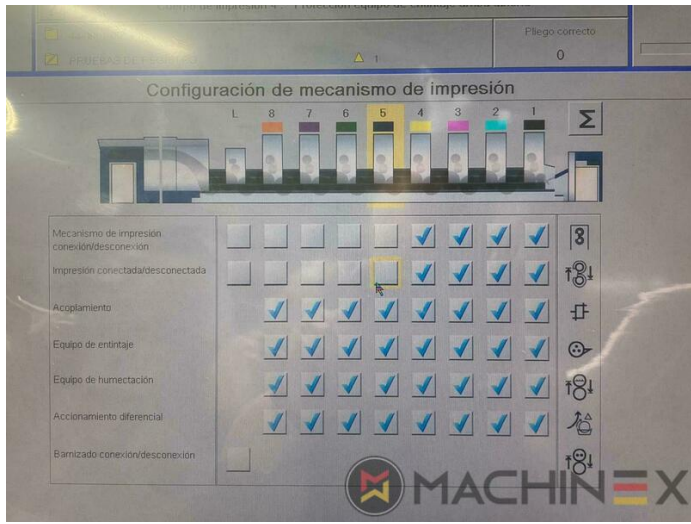

SPAIN | GERMANY | USA | ITALY | TURKEY | CHINA | BRAZIL | MEXICO | PERU

+34 682 639 187

info@machinex.com