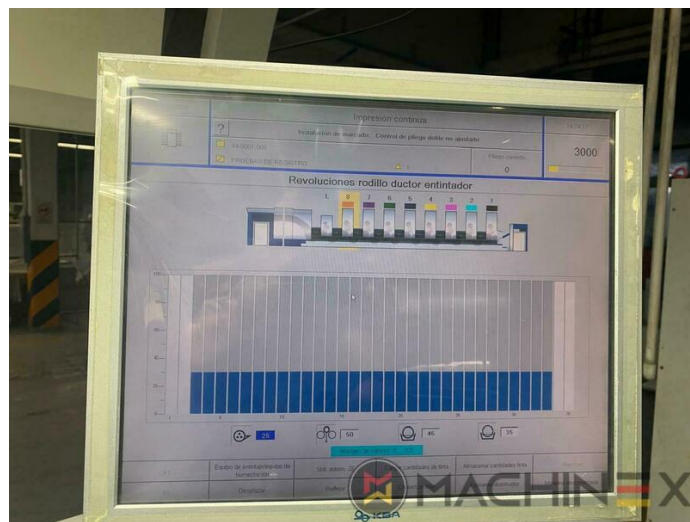

- Ink temperature control
- PWHА Полуавтоматическая смена пластины
- Straight machine printing
- Non Stop feeder
- IR Hot Air and UV Dryer on delivery
- Lack Unit (Harris & Bruno)
- Chromed cylinders
- Infrared + Hot air dryer
- ALV 2 Double extension delivery
- Automatic feeder height adjustment
- chamber varnish unit Harris & Bruno
- Blower ionization on feeder
- Register Setting Mechatronic remote setting of lateral, circumferential and diagonal register from the ErgoTronic console
- VariDry Blue IR/hot air/UV in the delivery
- Additional package plastic printing
- ErgoTronic Professional console with ColorTronic ink metering "19" TouchScreen
- High Quality Packaging Press (Hybrid)
- Camera system for monitoring sheet traveling feeder and delivery
- Technotrans Beta refrigeration
- Additional anilox roller (according to KBA standard)
- Additional package "Foil printing"
- Dust extraction (for cardboard)
- 4 IR + 5 TL + (3 IR + 6 TL) + (3 UV)
- 3 UV Interdeck dryer Varidry Unit 1,4 & 8 Totally Flexible with 6 Interchangeable positions

SPAIN | GERMANY | USA | ITALY | TURKEY | CHINA | BRAZIL | MEXICO | PERU

+34 682 639 187

info@machinex.com