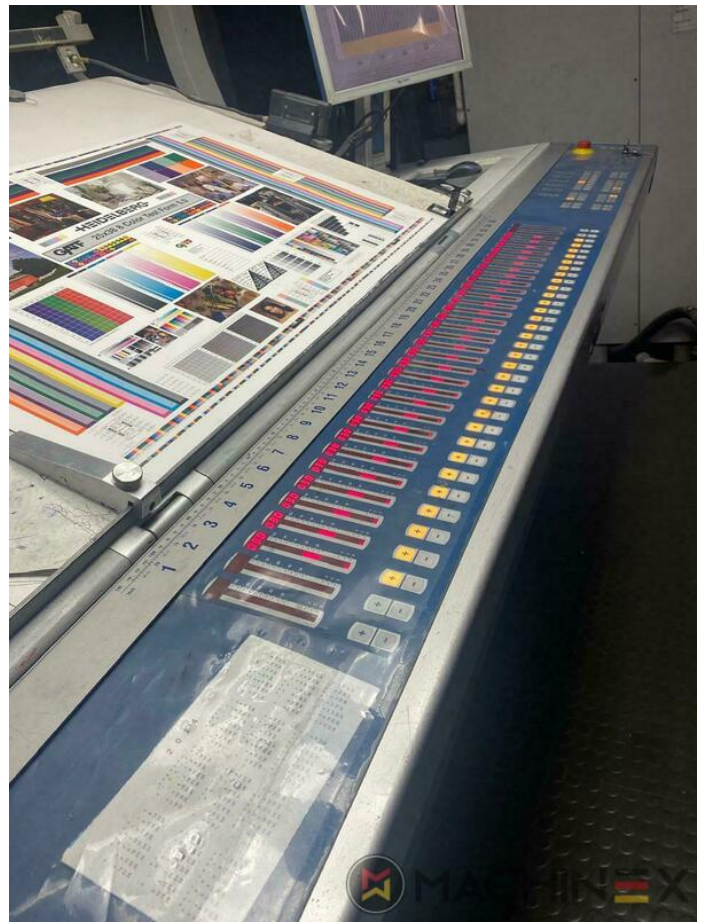

SPAIN | GERMANY | USA | ITALY | TURKEY | CHINA | BRAZIL | MEXICO | PERU

+34 682 639 187

info@machinex.com