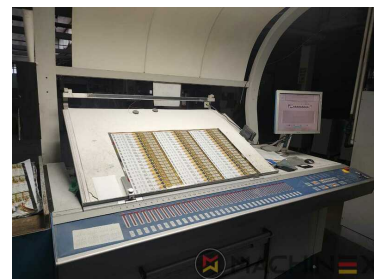

2008 | KBA RAPIDA RA 105-8+L CX PWHA ALV2 HYBRID

+ USED PRINTING MACHINES ⌚ ГОД: 2008 📄 8 COLOR + COATER

ОПИСАНИЕ ПРИНТЕРА

ОПИСАНИЕ

- All Wash Up Devices
- Double sheet control - ultrasonic
- Chromed impression cylinders
- Electromechanic double-sheet control
- Cardboard, Metalized Paper, Plastic and Foil package
- CIP Link with online connection
- Antistatic device feeder and delivery for plastic
- Extended delivery 2600 mm
- VARIDAMP alcohol dampening
- CX equipment (additional equipment for cardboard until 1.2 mm)
- Intercommunication system between infeed and delivery
- Kba Vari Dry - dryer
- Weko AP 262 Powder
- elevated press 450 mm
- ACR Control Video register

ТЕХНИЧЕСКИЕ ПОДРОБНОСТИ

- Sheet Counter : 139 Million
- Print output : 15.000 s.p.h.
- Stock Thickness :: up to 1.2 mm
- Max. format : 740 x 1050 mm
- Min. format :: 340 x 480 mm

SPAIN | GERMANY | USA | ITALY | TURKEY | CHINA | BRAZIL | MEXICO | PERU