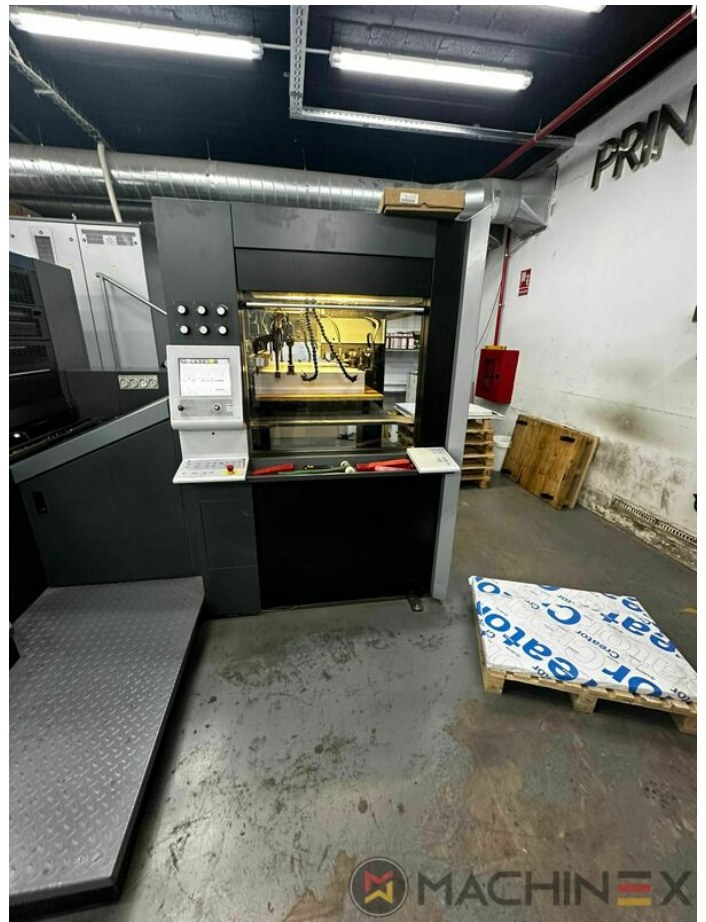

SPAIN | GERMANY | USA | ITALY | TURKEY | CHINA | BRAZIL | MEXICO | PERU

+34 682 639 187

info@machinex.com