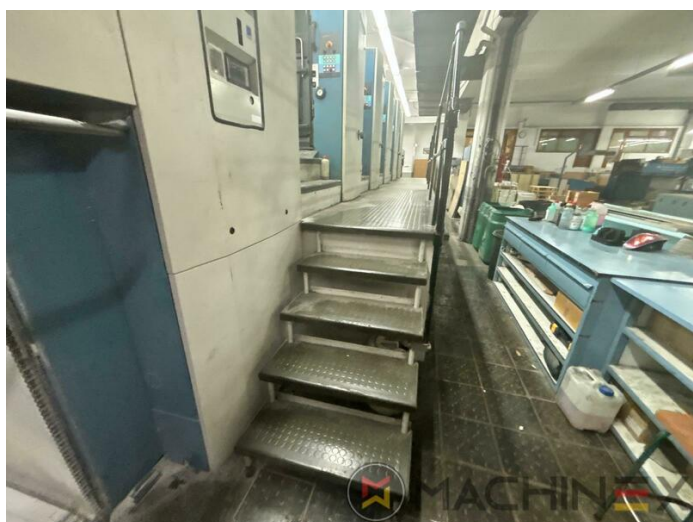

SPAIN | GERMANY | USA | ITALY | TURKEY | CHINA | BRAZIL | MEXICO | PERU

+34 682 639 187

info@machinex.com