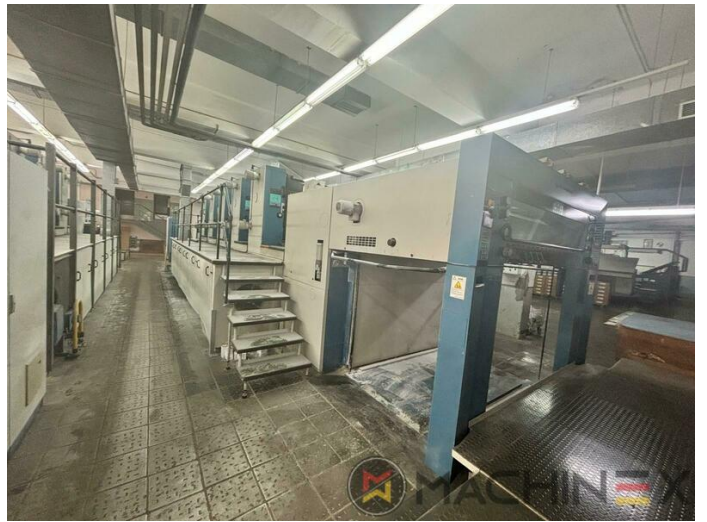

SPAIN | GERMANY | USA | ITALY | TURKEY | CHINA | BRAZIL | MEXICO | PERU

+34 682 639 187

info@machinex.com