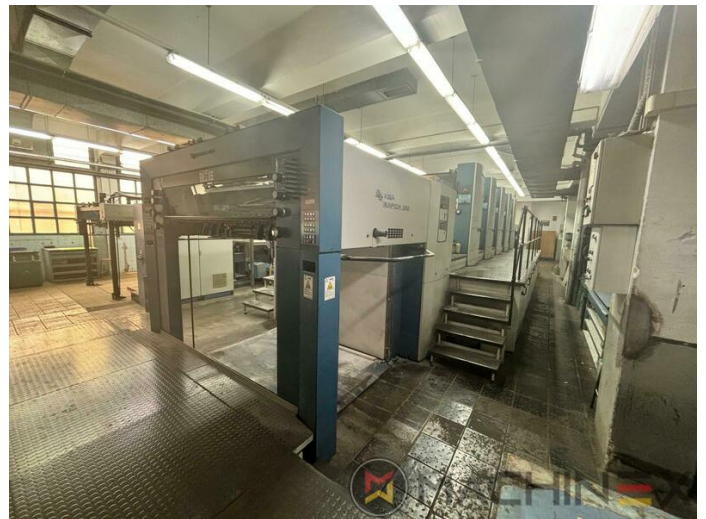

SPAIN | GERMANY | USA | ITALY | TURKEY | CHINA | BRAZIL | MEXICO | PERU

+34 682 639 187

info@machinex.com