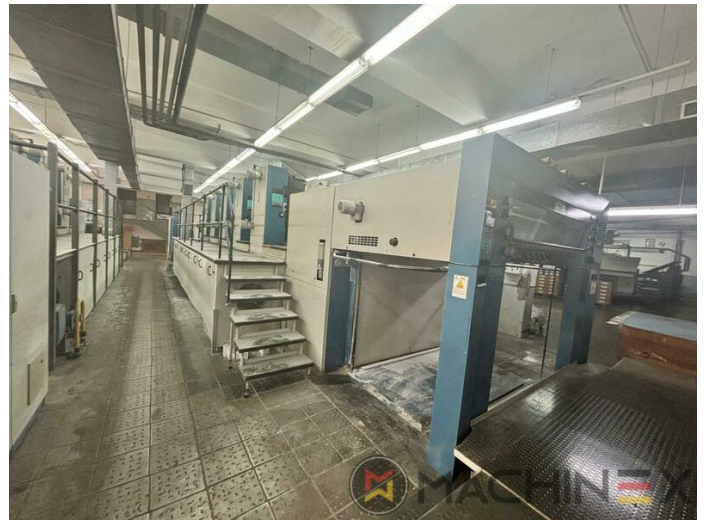

SPAIN | GERMANY | USA | ITALY | TURKEY | CHINA | BRAZIL | MEXICO | PERU

+34 682 639 187

info@machinex.com