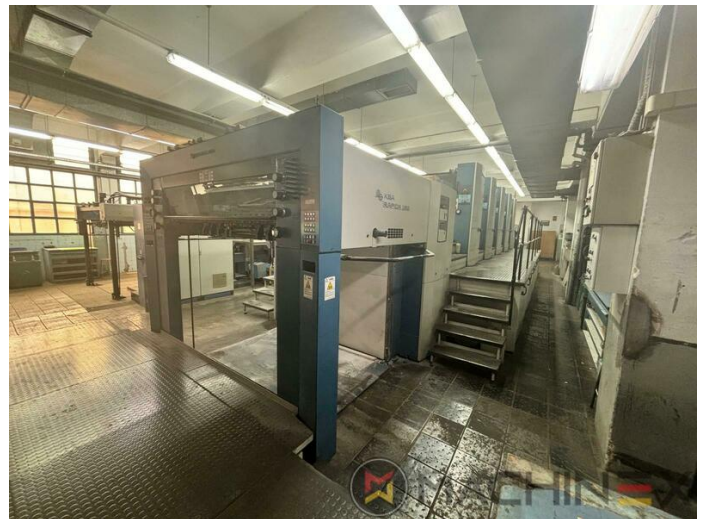

SPAIN | GERMANY | USA | ITALY | TURKEY | CHINA | BRAZIL | MEXICO | PERU

+34 682 639 187

info@machinex.com