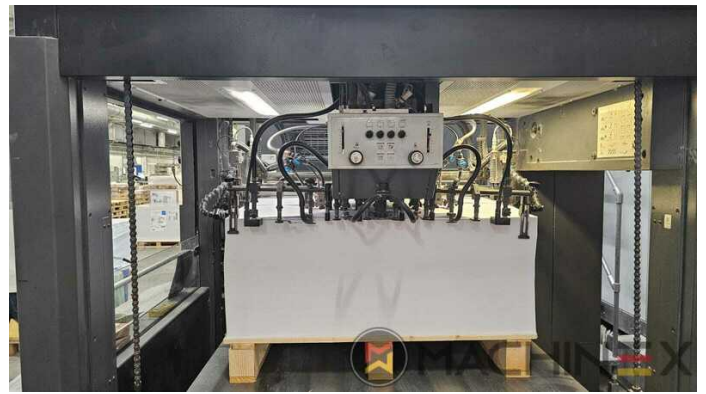

SPAIN | GERMANY | USA | ITALY | TURKEY | CHINA | BRAZIL | MEXICO | PERU

+34 682 639 187

info@machinex.com