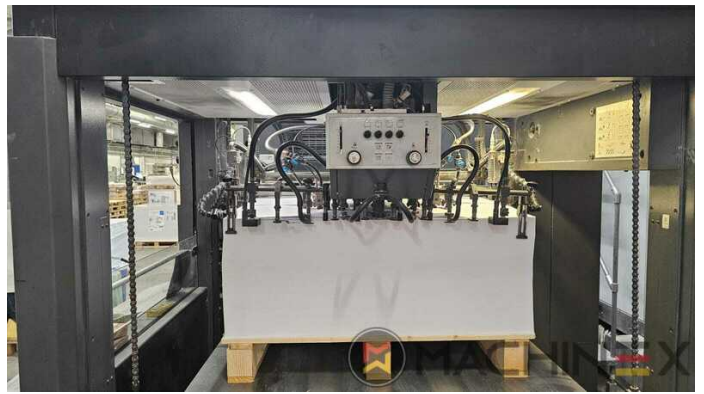

SPAIN | GERMANY | USA | ITALY | TURKEY | CHINA | BRAZIL | MEXICO | PERU

+34 682 639 187

info@machinex.com