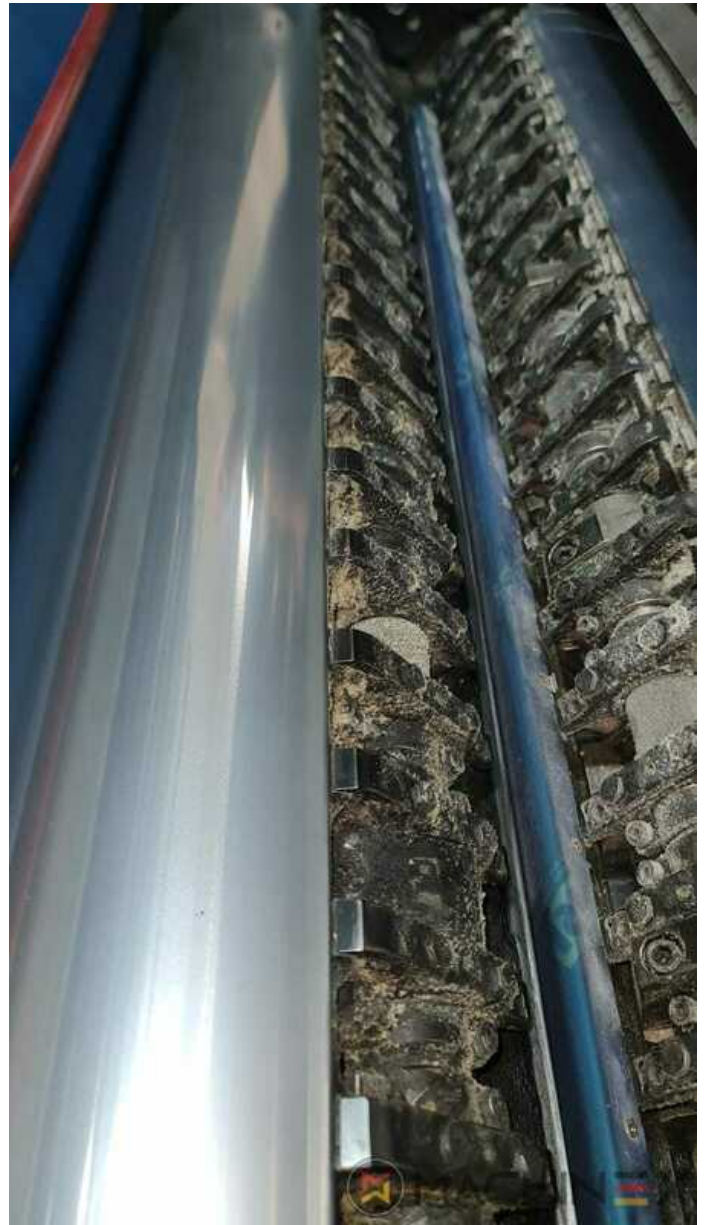

SPAIN | GERMANY | USA | ITALY | TURKEY | CHINA | BRAZIL | MEXICO | PERU

+34 682 639 187

info@machinex.com

MACHINEX