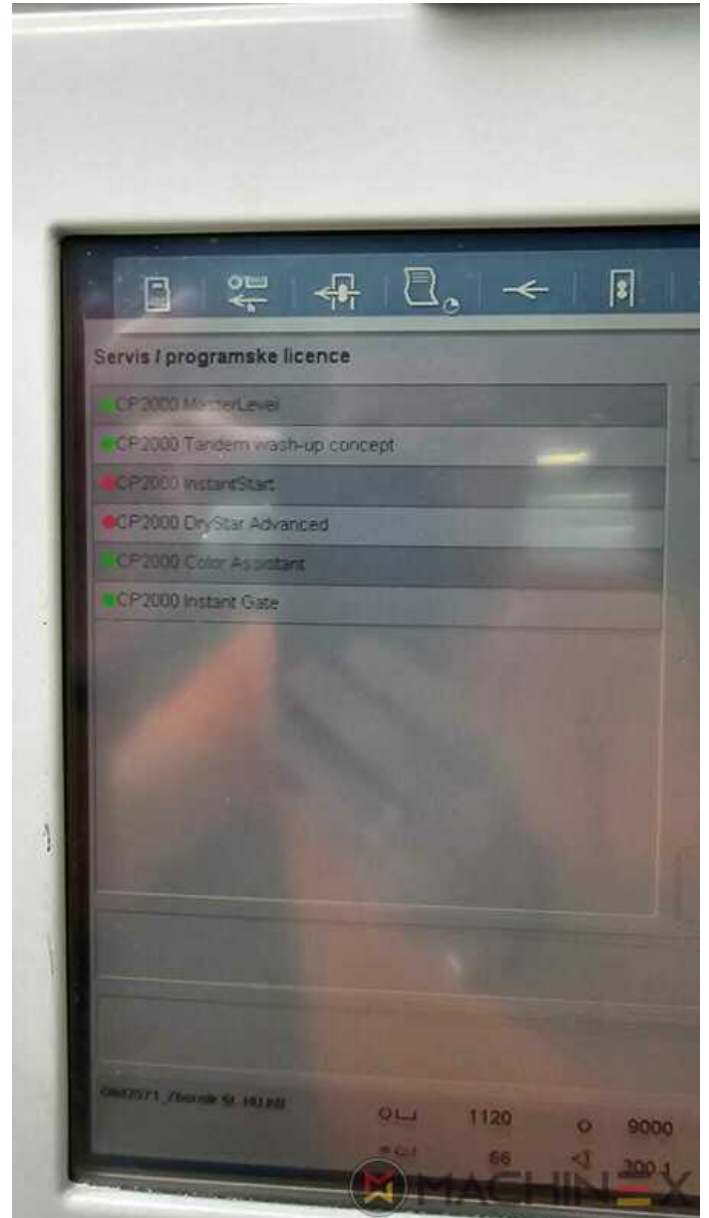

2005 | HEIDELBERG SM 102 8-P .

+ USED PRINTING MACHINES ⌚ YEAR: 2005 📄 8 COLOUR

PRINTER DESCRIPTION

EQUIPMENT

- Alcosmart AZR
- double sheet control - electronic
- Autoplate (Semi automatic plate change)
- Autoplate with Heidelberg register
- Sheet slow down device
- Preset Plus in feeder
- Preset Plus in delivery
- TECHNOTRANS
- Perfect Jackets
- PowderStar AP 500 DUO
- Rear edge blowers
- Alcolor Vario dampening
- Intercom to delivery
- multiple sheet detector
- Eltex ionization on delivery
- CP 2000 console touch screen
- Program-controlled wash-up device (Roller, Blanket & ICWD)
- CleanStar Preset

TECHNICAL DETAILS

- Print output : 13.000 sp/h
- Perfecting : 8 + 0 - 4 + 4
- Sheet Counter : 261mio.
- Max. format : 720 x 1020
- Min. format :: 400 x 420

SPAIN | GERMANY | USA | ITALY | TURKEY | CHINA | BRAZIL | MEXICO | PERU

☎ +34 682 639 187

✉ info@machinex.com

- Grafix Exatronic duo plus powder sprayer
- Pull Lay Control - Double Sheet Control
- IPA-Metering Premium
- Plate Cylinder: 0,15 cylinder undercut
- Instant Gate
- Antistatic device/Compact feeder
- Complete with manuals and tools
- CombiStar pro inking unit temperature control, water cooled, with AlcoSmart
- Ultrasonic double sheet detection
- CP 2000 Master Level
- CP 2000 Tandem wash up concept