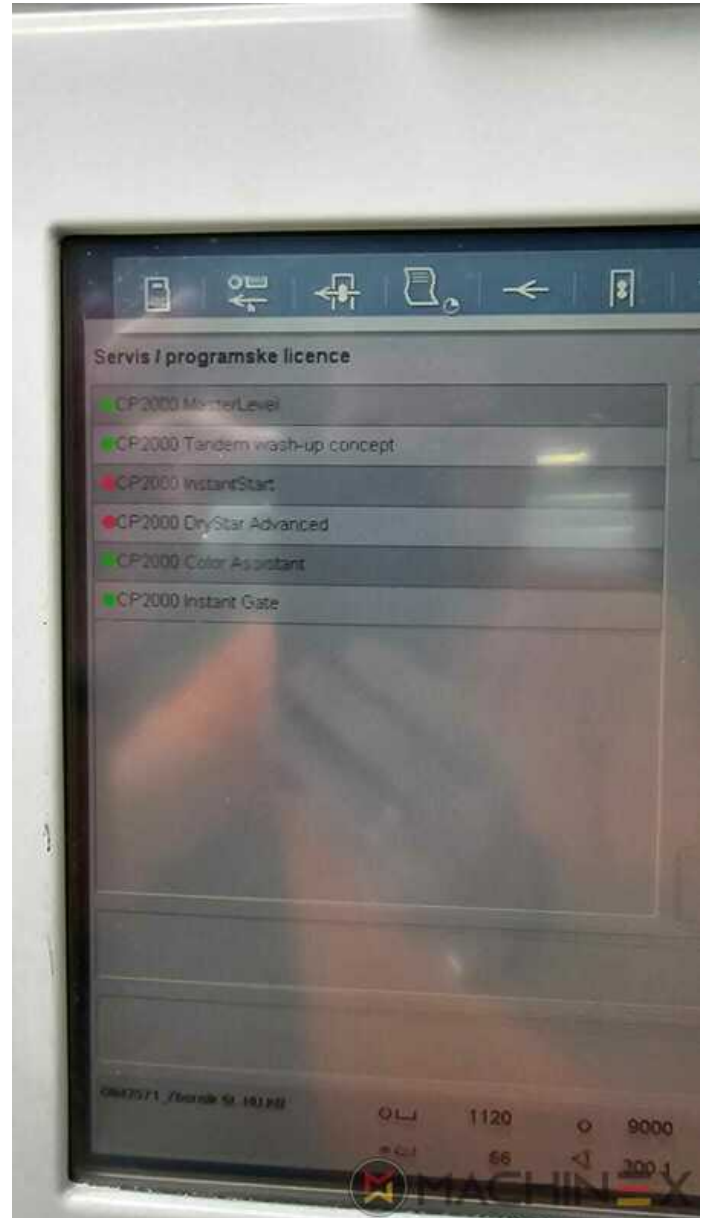

2005 | HEIDELBERG SM 102 8-P .

+ USED PRINTING MACHINES 年: 2005 8 色

打印机说明

设备

- Alcosmart AZR
- double sheet control - electronic
- Autoplate (Semi automatic plate change)
- Autoplate with Heidelberg register
- Sheet slow down device
- Preset Plus in feeder
- Preset Plus in delivery
- TECHNOTRANS
- Perfect Jackets
- PowderStar AP 500 DUO
- Rear edge blowers
- 海德堡连续酒精润版
- Intercom to delivery
- multiple sheet detector
- Eltex ionization on delivery
- CP 2000 console touch screen
- Program-controlled wash-up device (Roller, Blanket & ICWD)
- CleanStar Preset

技术 详细信息

- Print output : 13.000 sp/h
- Perfecting : 8 + 0 - 4 + 4
- Sheet Counter : 261mio.
- Max. format : 720 x 1020
- Min. format :: 400 x 420

SPAIN | GERMANY | USA | ITALY | TURKEY | CHINA | BRAZIL | MEXICO | PERU

+34 682 639 187

info@machinex.com

- Grafix Exatronic duo plus powder sprayer
- Pull Lay Control - Double Sheet Control
- IPA-Metering Premium
- Plate Cylinder: 0,15 cylinder undercut
- Instant Gate
- Antistatic device/Compact feeder
- Complete with manuals and tools
- CombiStar pro inking unit temperature control, water cooled, with AlcoSmart
- Ultrasonic double sheet detection
- CP 2000 Master Level
- CP 2000 Tandem wash up concept