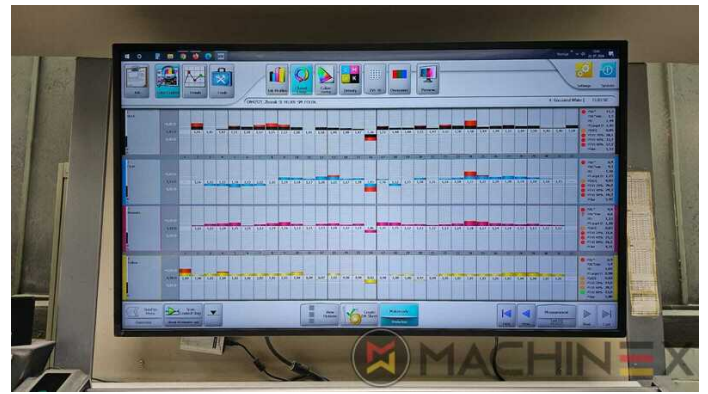

SPAIN | GERMANY | USA | ITALY | TURKEY | CHINA | BRAZIL | MEXICO | PERU

+34 682 639 187

info@machinex.com