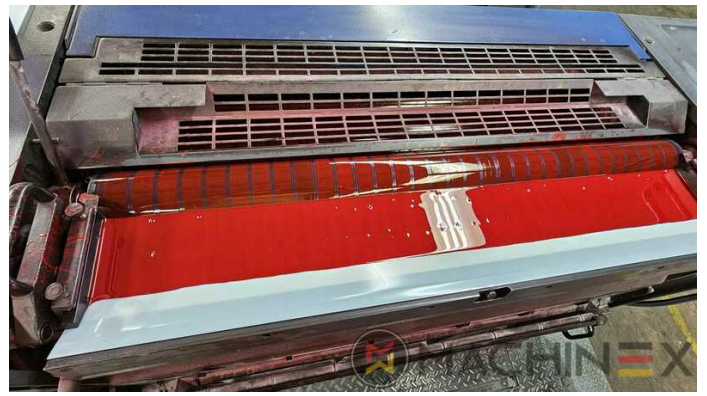

SPAIN | GERMANY | USA | ITALY | TURKEY | CHINA | BRAZIL | MEXICO | PERU

+34 682 639 187

info@machinex.com