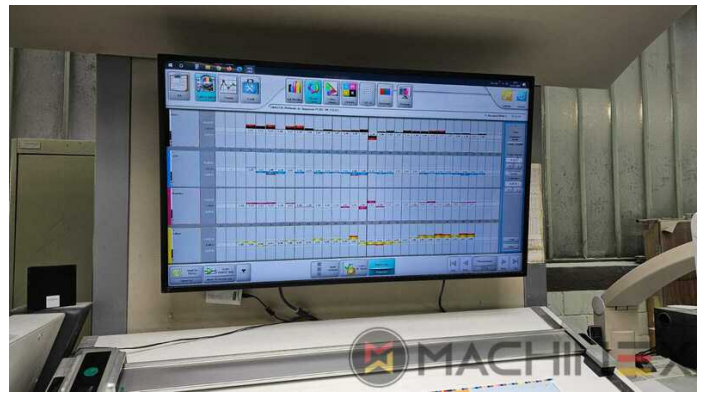

SPAIN | GERMANY | USA | ITALY | TURKEY | CHINA | BRAZIL | MEXICO | PERU

+34 682 639 187

info@machinex.com