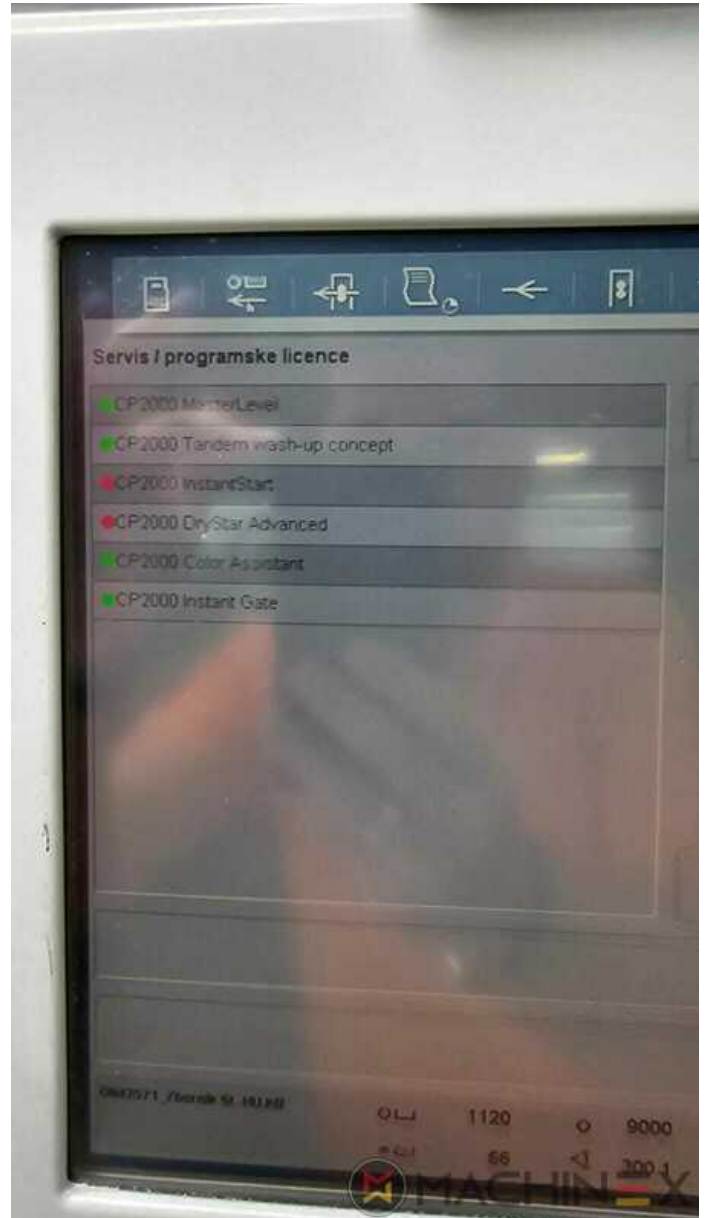

2005 | HEIDELBERG SM 102 8-P .

+ USED PRINTING MACHINES 2005 : سنة 8 COLOR

وصف الطابعة

ادوات

- Alcosmart AZR
- double sheet control - electronic
- Autoplate (Semi automatic plate change)
- Autoplate with Heidelberg register
- Sheet slow down device
- Preset Plus in feeder
- Preset Plus in delivery
- TECHNOTRANS
- Perfect Jackets
- PowderStar AP 500 DUO
- Rear edge blowers
- Alcolor Vario dampening
- Intercom to delivery
- multiple sheet detector
- Eltex ionization on delivery
- CP 2000 console touch screen
- Program-controlled wash-up device (Roller, Blanket & ICWD)
- CleanStar Preset

اصطلاحات تفاصيل

- Print output : 13.000 sp/h
- Perfecting : 8 + 0 - 4 + 4
- Sheet Counter : 261mio.
- Max. format : 720 x 1020
- Min. format :: 400 x 420

SPAIN | GERMANY | USA | ITALY | TURKEY | CHINA | BRAZIL | MEXICO | PERU

+34 682 639 187

info@machinex.com

- Grafix Exatronic duo plus powder sprayer
- Pull Lay Control - Double Sheet Control
- IPA-Metering Premium
- Plate Cylinder: 0,15 cylinder undercut
- Instant Gate
- Antistatic device/Compact feeder
- Complete with manuals and tools
- CombiStar pro inking unit temperature control, water cooled, with AlcoSmart
- Ultrasonic double sheet detection
- CP 2000 Master Level
- CP 2000 Tandem wash up concept