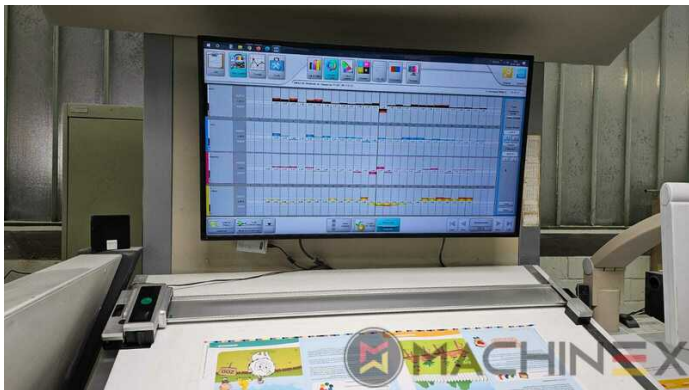

SPAIN | GERMANY | USA | ITALY | TURKEY | CHINA | BRAZIL | MEXICO | PERU

+34 682 639 187

info@machinex.com