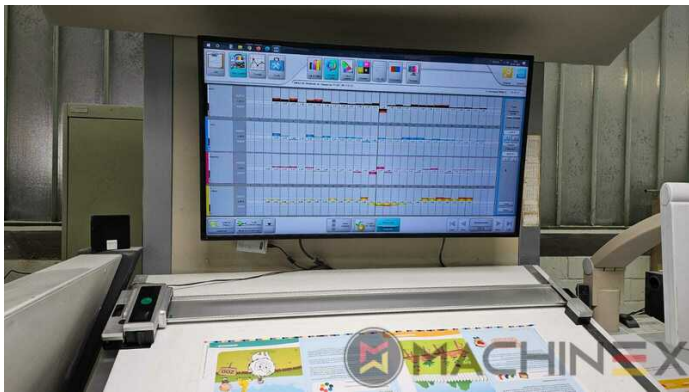

technotrans
Typ: HEIDELBERG CombiStar
beta c 360 L
HDMSachnr: C7 187 2108/04
Artikelnr: 450 22 0360
Seriennr: GS 1039292-1
P: 23,5kW I: 45,1A Hz: 50
U: 400V 3~ Bj: 05
Made in Germany

Endkontrolle
Name: *Duck* **CE**
technotrans

SPAIN | GERMANY | USA | ITALY | TURKEY | CHINA | BRAZIL | MEXICO | PERU

+34 682 639 187

info@machinex.com