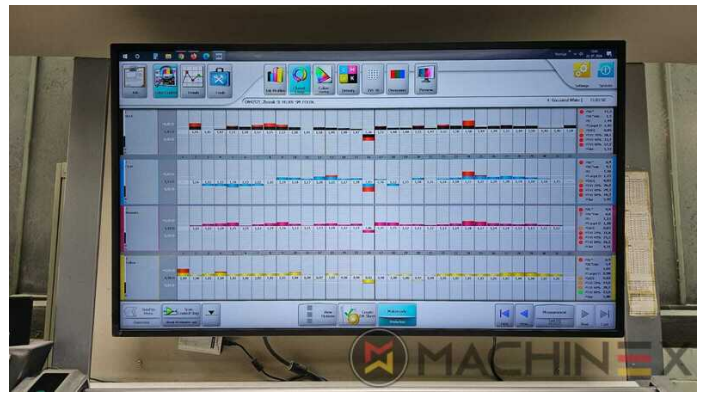

SPAIN | GERMANY | USA | ITALY | TURKEY | CHINA | BRAZIL | MEXICO | PERU

+34 682 639 187

info@machinex.com