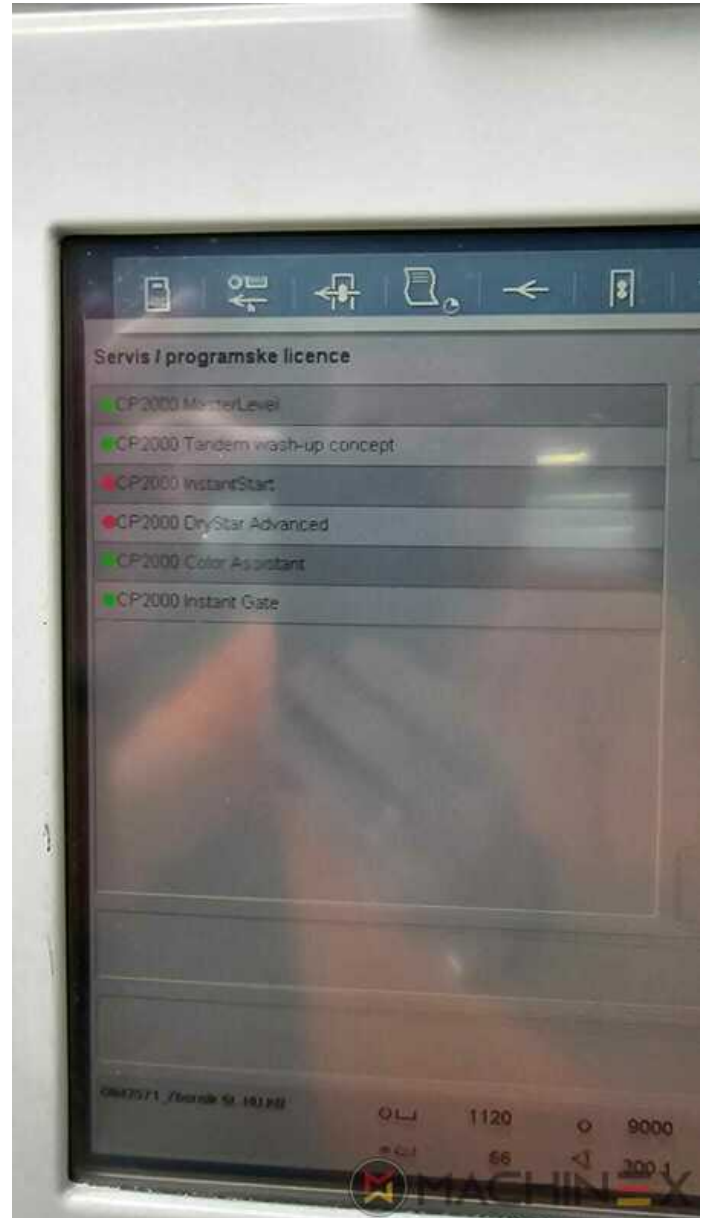

- Grafix Exatronic duo plus powder sprayer
- Pull Lay Control - Double Sheet Control
- IPA-Metering Premium
- Plate Cylinder: 0,15 cylinder undercut
- Instant Gate
- Antistatic device/Compact feeder
- Complete with manuals and tools
- CombiStar pro inking unit temperature control, water cooled, with AlcoSmart
- Ultrasonic double sheet detection
- CP 2000 Master Level
- CP 2000 Tandem wash up concept

SPAIN | GERMANY | USA | ITALY | TURKEY | CHINA | BRAZIL | MEXICO | PERU

+34 682 639 187

info@machinex.com

MACHINEX