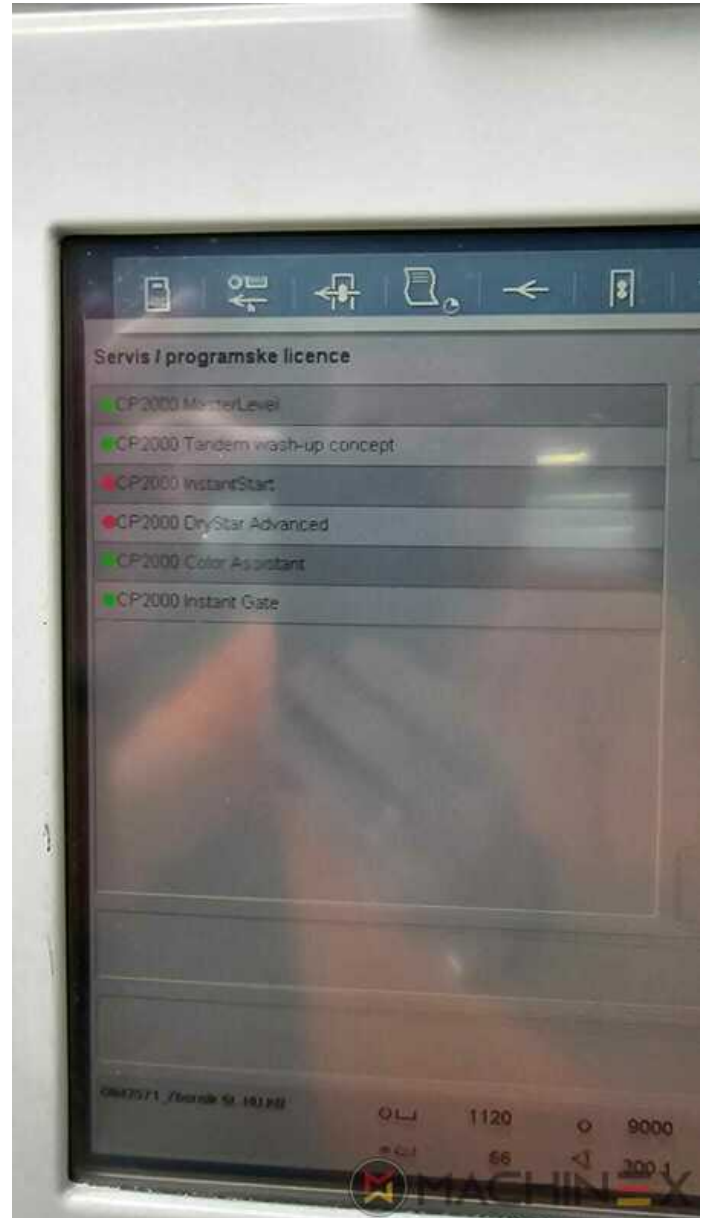

2005 | HEIDELBERG SM 102 8-P .

+ USED PRINTING MACHINES 2005 8 COLOR

DESKRIPSI PENCETAK

PERALATAN

- Alcosmart AZR
- double sheet control - electronic
- Autoplate (Semi automatic plate change)
- Autoplate with Heidelberg register
- Sheet slow down device
- Preset Plus in feeder
- Preset Plus in delivery
- TECHNOTRANS
- Perfect Jackets
- PowderStar AP 500 DUO
- Rear edge blowers
- Alcolor Vario dampening
- Intercom to delivery
- multiple sheet detector
- Eltex ionization on delivery
- CP 2000 console touch screen
- Program-controlled wash-up device (Roller, Blanket & ICWD)
- CleanStar Preset

TEKNIS RINCIAN

- Print output : 13.000 sp/h
- Perfecting : 8 + 0 - 4 + 4
- Sheet Counter : 261mio.
- Max. format : 720 x 1020
- Min. format :: 400 x 420

SPAIN | GERMANY | USA | ITALY | TURKEY | CHINA | BRAZIL | MEXICO | PERU

+34 682 639 187

info@machinex.com

- Grafix Exatronic duo plus powder sprayer
- Pull Lay Control - Double Sheet Control
- IPA-Metering Premium
- Plate Cylinder: 0,15 cylinder undercut
- Instant Gate
- Antistatic device/Compact feeder
- Complete with manuals and tools
- CombiStar pro inking unit temperature control, water cooled, with AlcoSmart
- Ultrasonic double sheet detection
- CP 2000 Master Level
- CP 2000 Tandem wash up concept