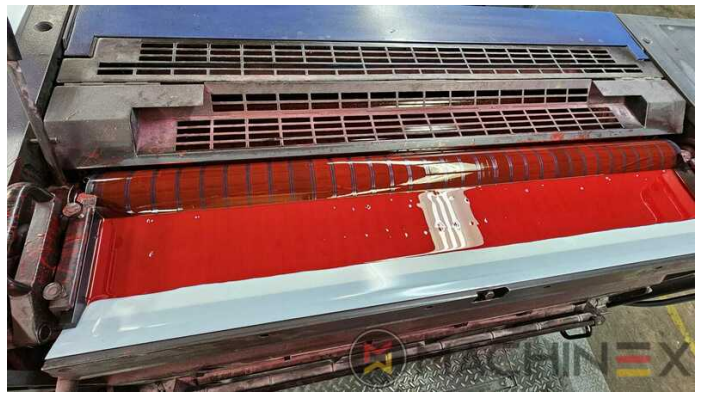

SPAIN | GERMANY | USA | ITALY | TURKEY | CHINA | BRAZIL | MEXICO | PERU

+34 682 639 187

info@machinex.com