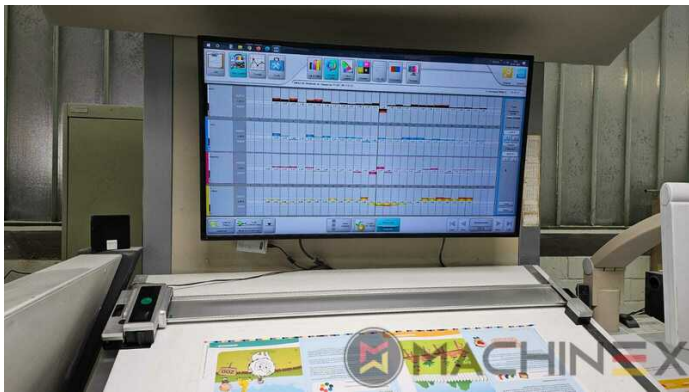

SPAIN | GERMANY | USA | ITALY | TURKEY | CHINA | BRAZIL | MEXICO | PERU

+34 682 639 187

info@machinex.com