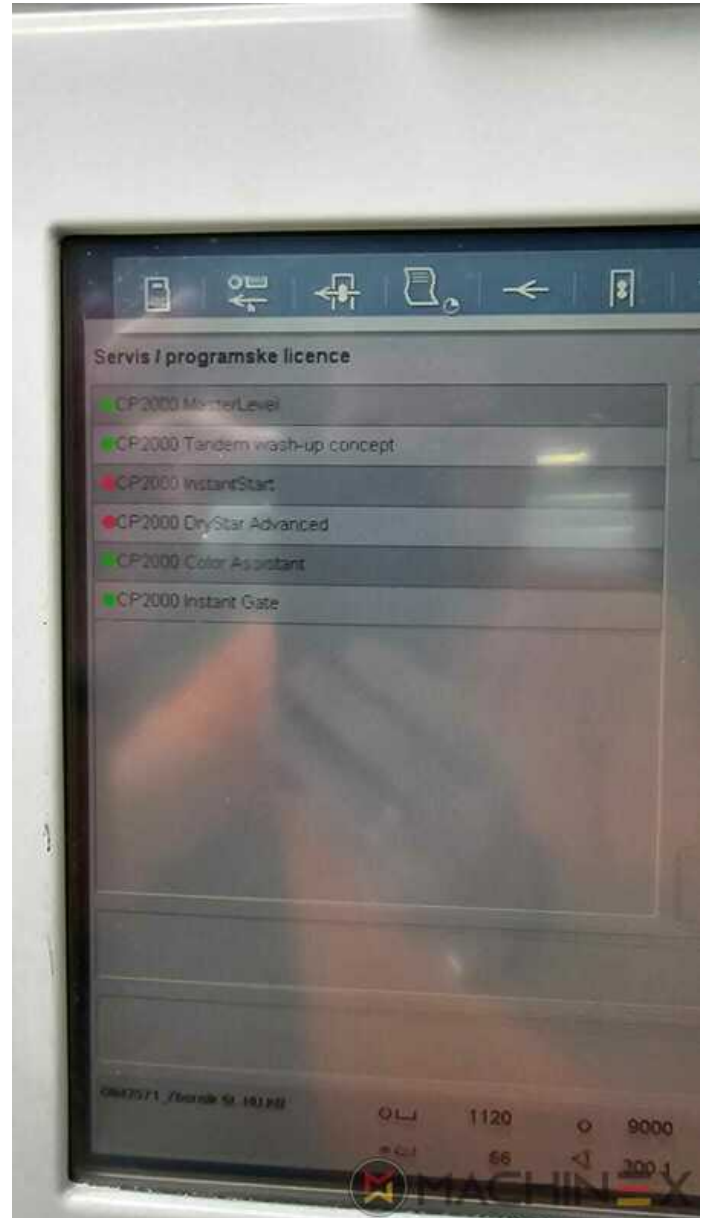

2005 | HEIDELBERG SM 102 8-P .

+ USED PRINTING MACHINES ⌚ ГОД: 2005 📄 8 ЦВЕТНЫЙ

ОПИСАНИЕ ПРИНТЕРА

ОПИСАНИЕ

- Alcosmart AZR
- double sheet control - electronic
- Autoplate (Semi automatic plate change)
- Autoplate with Heidelberg register
- Sheet slow down device
- Предустановленный плюс в кормушке
- Preset Plus in delivery
- TECHNOTRANS
- Perfect Jackets
- PowderStar AP 500 DUO
- Rear edge blowers
- Alcolor Vario dampening
- Intercom to delivery
- multiple sheet detector
- Eltex ionization on delivery
- CP 2000 console touch screen
- Program-controlled wash-up device (Roller, Blanket & ICWD)
- CleanStar Preset

ТЕХНИЧЕСКИЕ ПОДРОБНОСТИ

- Print output : 13.000 sp/h
- перемена: 8 + 0 - 4 + 4
- Sheet Counter : 261mio.
- Max. format : 720 x 1020
- Min. format :: 400 x 420

SPAIN | GERMANY | USA | ITALY | TURKEY | CHINA | BRAZIL | MEXICO | PERU

☎ +34 682 639 187

✉ info@machinex.com

- Grafix Exatronic duo plus powder sprayer
- Pull Lay Control - Double Sheet Control
- IPA-Metering Premium
- Plate Cylinder: 0,15 cylinder undercut
- Instant Gate
- Antistatic device/Compact feeder
- Complete with manuals and tools
- CombiStar pro inking unit temperature control, water cooled, with AlcoSmart
- Ultrasonic double sheet detection
- CP 2000 Master Level
- CP 2000 Tandem wash up concept