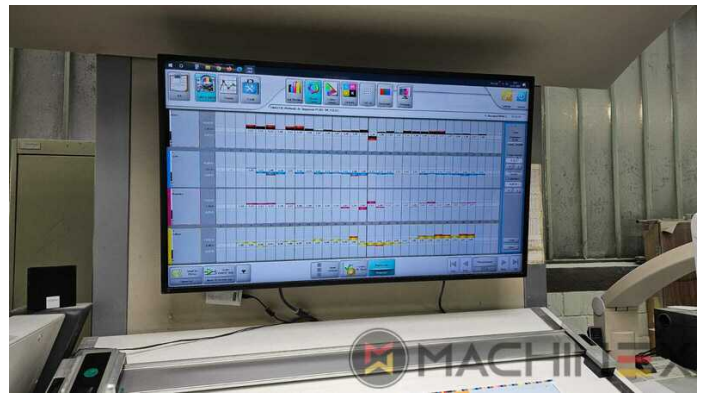

SPAIN | GERMANY | USA | ITALY | TURKEY | CHINA | BRAZIL | MEXICO | PERU

+34 682 639 187

info@machinex.com