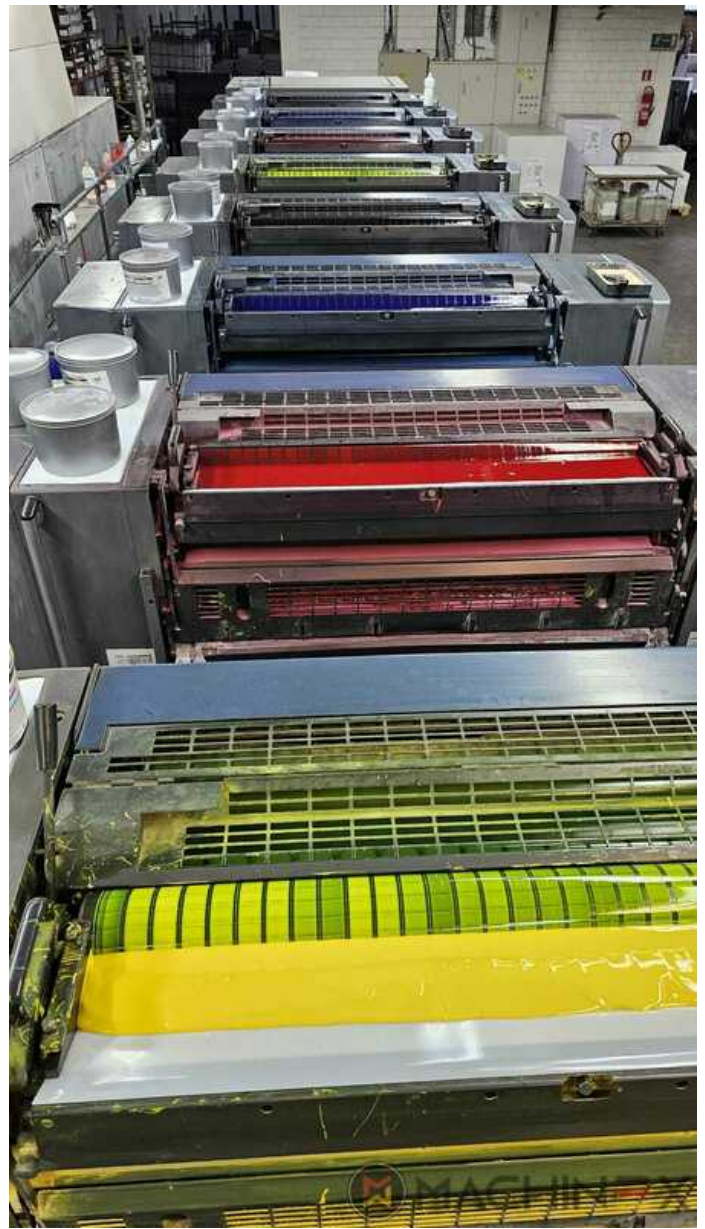

SPAIN | GERMANY | USA | ITALY | TURKEY | CHINA | BRAZIL | MEXICO | PERU

+34 682 639 187

info@machinex.com

MACHINEX