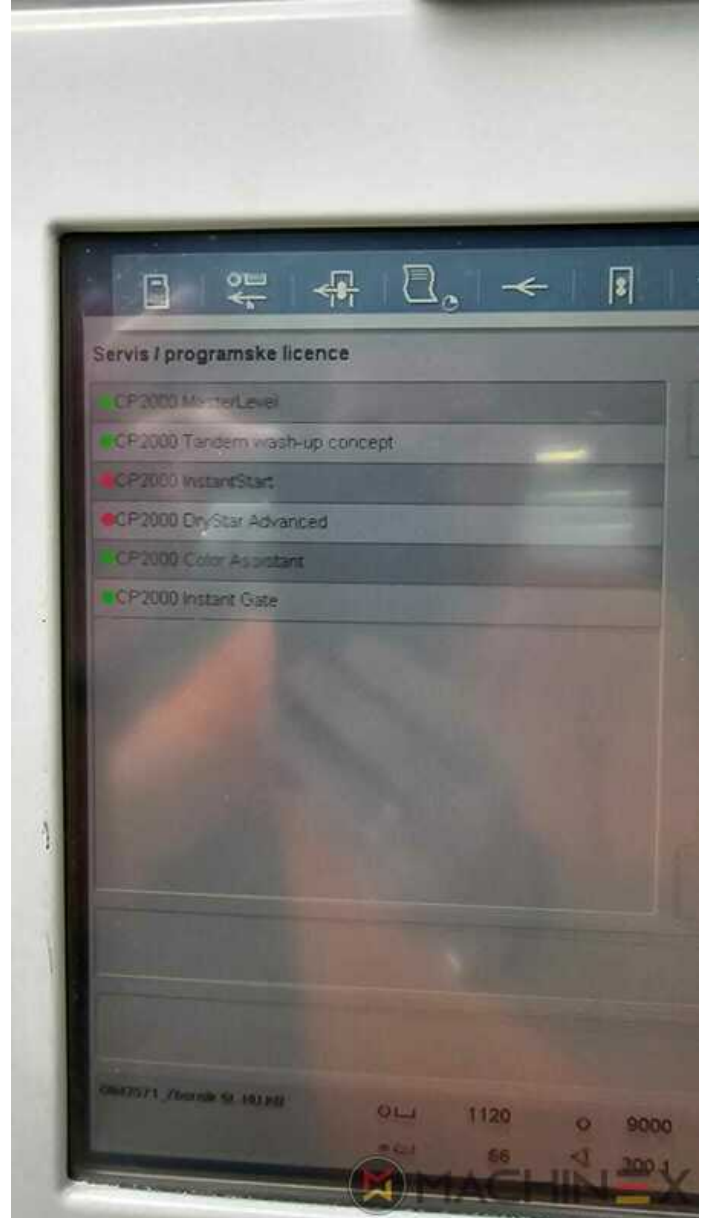

2005 | HEIDELBERG SM 102 8-P .

+ USED PRINTING MACHINES  : 2005  8 COLOR

- Alcosmart AZR
- double sheet control - electronic
- Autoplate (Semi automatic plate change)
- Autoplate with Heidelberg register
- Sheet slow down device
- Preset Plus in feeder
- Preset Plus in delivery
- TECHNOTRANS
- Perfect Jackets
- PowderStar AP 500 DUO
- Rear edge blowers
- Alcolor Vario dampening
- Intercom to delivery
- multiple sheet detector
- Eltex ionization on delivery
- CP 2000 console touch screen
- Program-controlled wash-up device (Roller, Blanket & ICWD)
- CleanStar Preset
- AirStar pro water cooled
- Grafix Exatronic duo plus powder sprayer

- Print output : 13.000 sp/h
- Perfecting : 8 + 0 - 4 + 4
- Sheet Counter : 261mio.
- Max. format : 720 x 1020
- Min. format :: 400 x 420

SPAIN | GERMANY | USA | ITALY | TURKEY | CHINA | BRAZIL | MEXICO | PERU

 +34 682 639 187

 info@machinex.com

 **MACHINEX**

- IPA-Metering Premium
- Plate Cylinder: 0,15 cylinder undercut
- Instant Gate
- Antistatic device/Compact feeder
- Complete with manuals and tools
- CombiStar pro inking unit temperature control, water cooled, with AlcoSmart
- Ultrasonic double sheet detection
- CP 2000 Master Level
- CP 2000 Tandem wash up concept