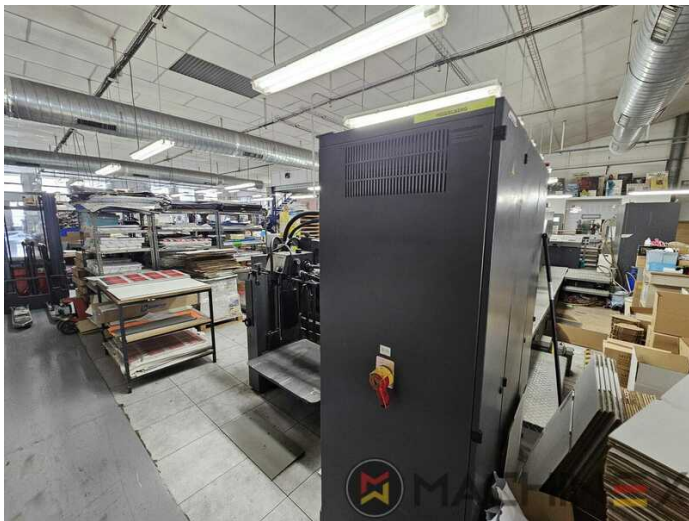

SPAIN | GERMANY | USA | ITALY | TURKEY | CHINA | BRAZIL | MEXICO | PERU

+34 682 639 187

info@machinex.com