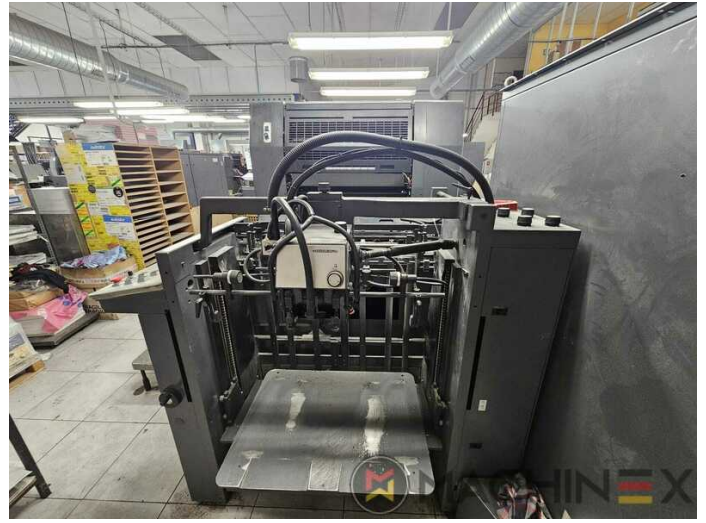

SPAIN | GERMANY | USA | ITALY | TURKEY | CHINA | BRAZIL | MEXICO | PERU

+34 682 639 187

info@machinex.com