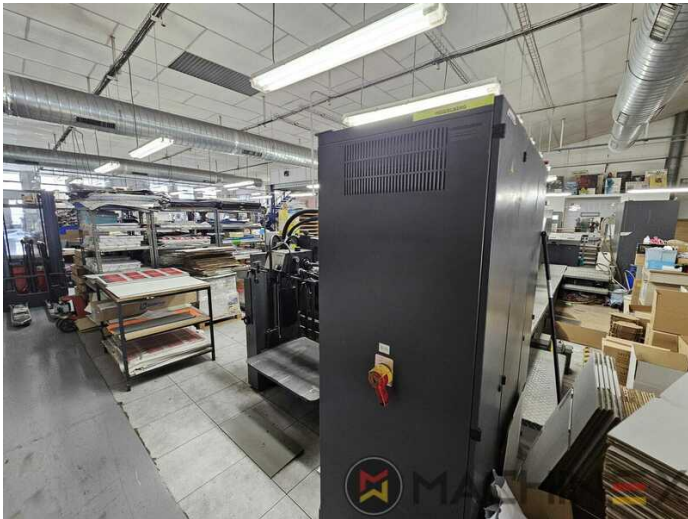

SPAIN | GERMANY | USA | ITALY | TURKEY | CHINA | BRAZIL | MEXICO | PERU

+34 682 639 187

info@machinex.com