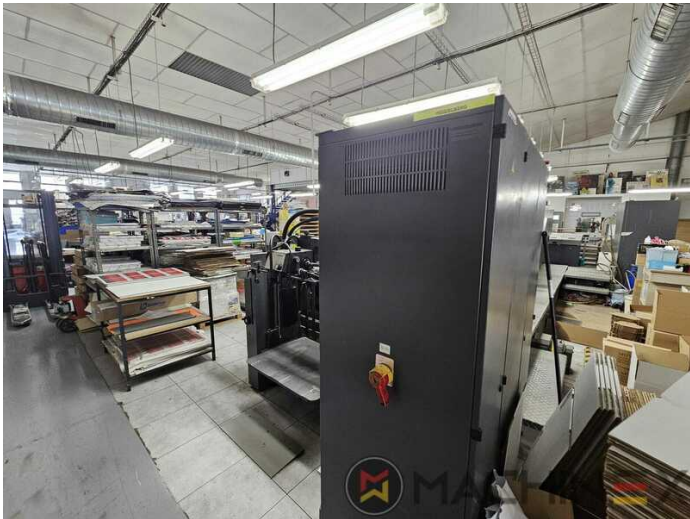

SPAIN | GERMANY | USA | ITALY | TURKEY | CHINA | BRAZIL | MEXICO | PERU

+34 682 639 187

info@machinex.com