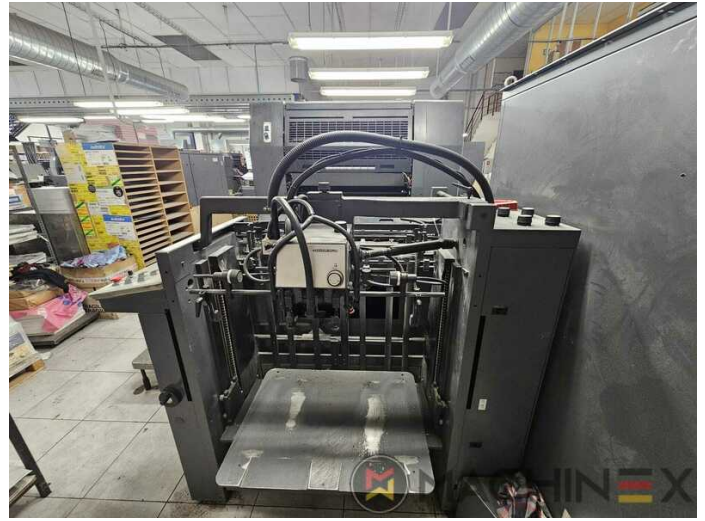

SPAIN | GERMANY | USA | ITALY | TURKEY | CHINA | BRAZIL | MEXICO | PERU

+34 682 639 187

info@machinex.com