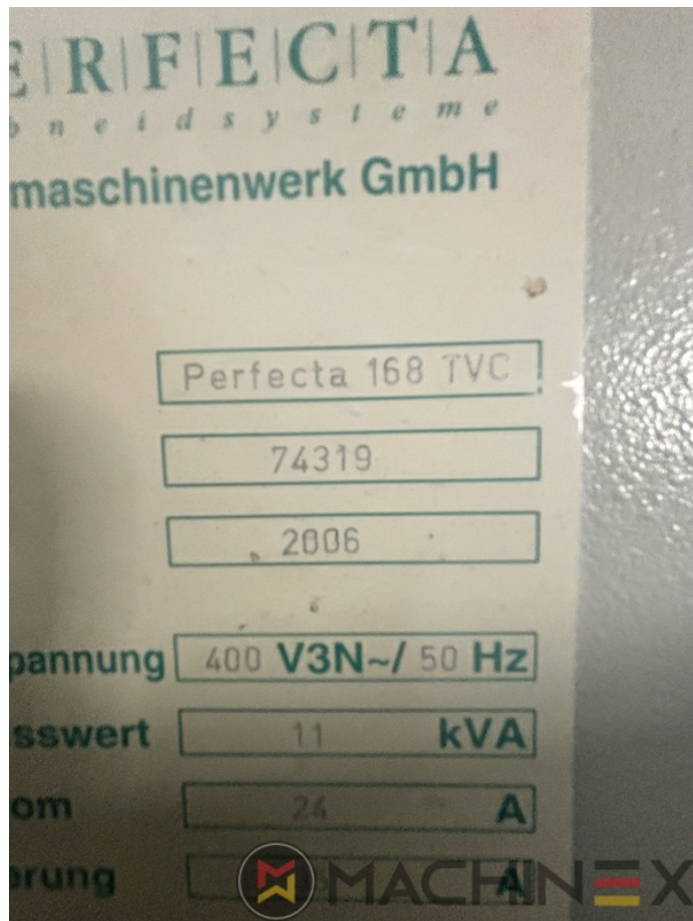

SPAIN | GERMANY | USA | ITALY | TURKEY | CHINA | BRAZIL | MEXICO | PERU

+34 682 639 187

info@machinex.com

MACHINEX