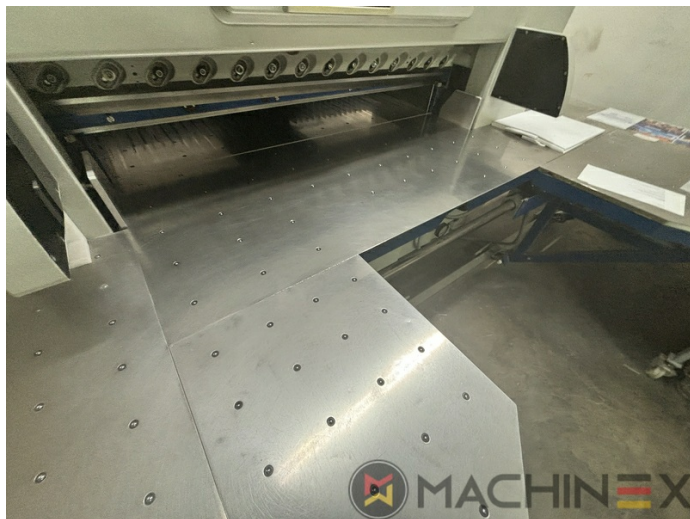

SPAIN | GERMANY | USA | ITALY | TURKEY | CHINA | BRAZIL | MEXICO | PERU

+34 682 639 187

info@machinex.com

MACHINEX