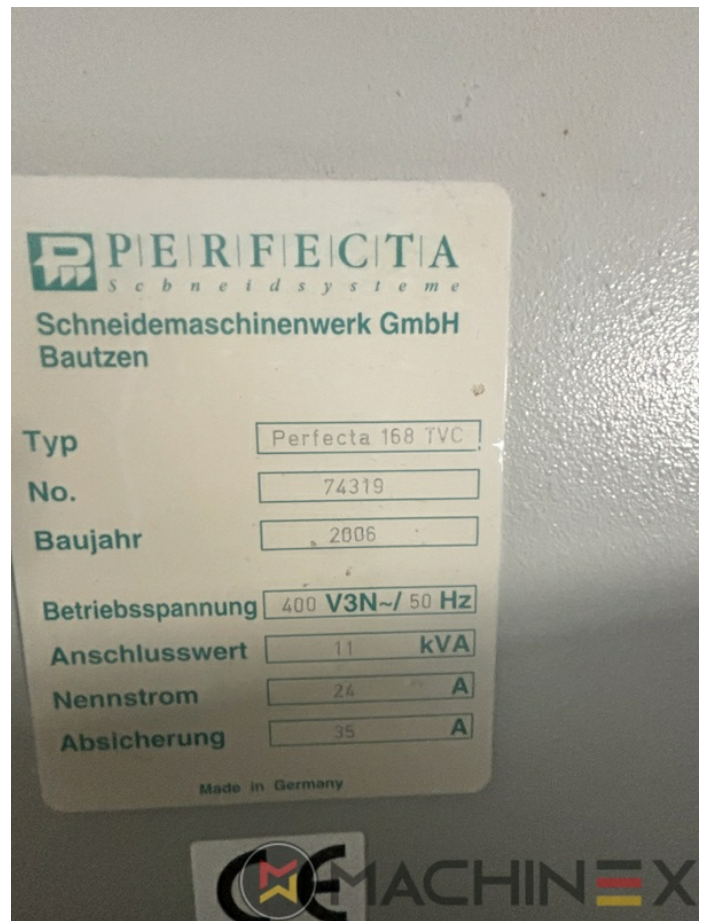

SPAIN | GERMANY | USA | ITALY | TURKEY | CHINA | BRAZIL | MEXICO | PERU

+34 682 639 187

info@machinex.com

MACHINEX