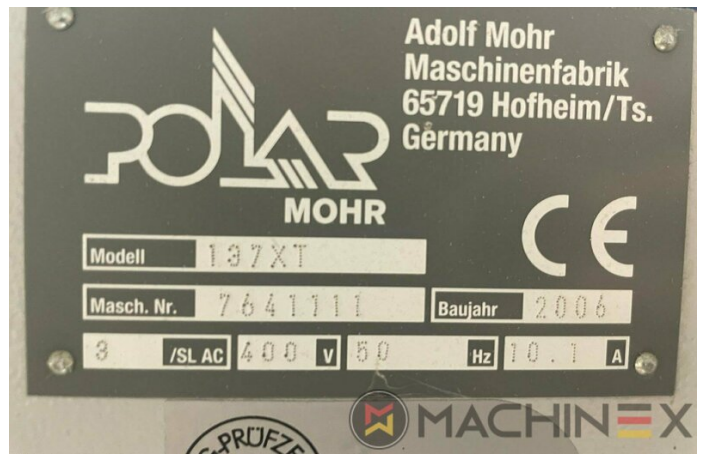

# TECHNICAL DETAILS

- Max Cut Width: 1370 mm

SPAIN | GERMANY | USA | ITALY | TURKEY | CHINA | BRAZIL | MEXICO | PERU

+34 682 639 187

info@machinex.com

SPAIN | GERMANY | USA | ITALY | TURKEY | CHINA | BRAZIL | MEXICO | PERU