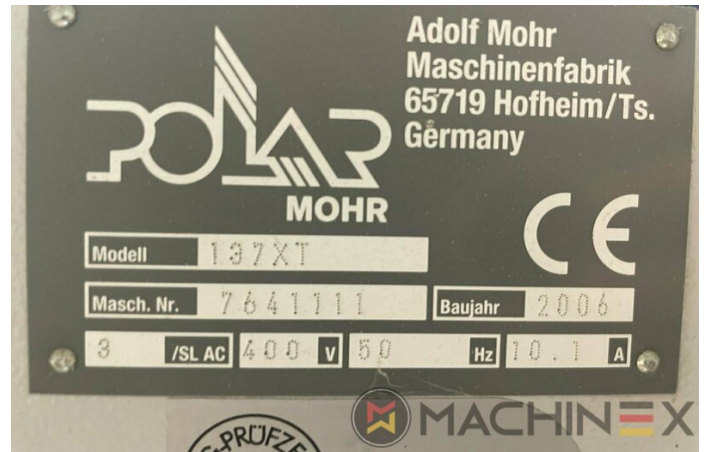

2006 | POLAR 137 XT

+ USED CUTTING MACHINES ⌚ AN: 2006 📄 USED GUILLOTINES

DESCRIPTION DE L'IMPRIMANTE

ÉQUIPEMENT

- Color display
- Program
- Chrome table
- Airtable
- Safety beams
- Jogger included
- Stack lift LW 1000 4
- TR 130 ER 4 (Transomat)
- Complete Cutting Line
- Photocells
- Including Tools, Manuals and Accessories

DÉTAILS TECHNIQUES

- Longueur de coupe maximale: 1370 mm

SPAIN | GERMANY | USA | ITALY | TURKEY | CHINA | BRAZIL | MEXICO | PERU

☎ +34 682 639 187

✉ info@machinex.com

SPAIN | GERMANY | USA | ITALY | TURKEY | CHINA | BRAZIL | MEXICO | PERU