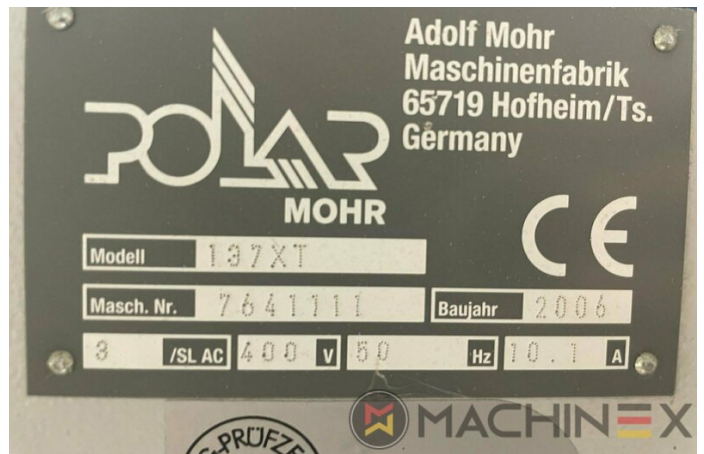

2006 | POLAR 137 XT

 USED CUTTING MACHINES  ■■■: 2006  USED GUILLOTINES

- Color display
- Program
- Chrome table
- Airtable
- Safety beams
- Jogger included
- Stack lift LW 1000 4
- TR 130 ER 4 (Transomat)
- Complete Cutting Line
- Photocells
- Including Tools, Manuals and Accessories

- Max Cut Width: 1370 mm

SPAIN | GERMANY | USA | ITALY | TURKEY | CHINA | BRAZIL | MEXICO | PERU

 +34 682 639 187

 info@machinex.com

SPAIN | GERMANY | USA | ITALY | TURKEY | CHINA | BRAZIL | MEXICO | PERU