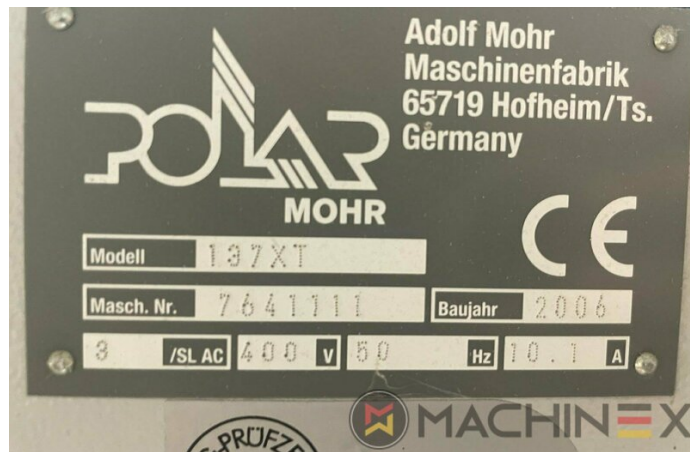

# ТЕХНИЧЕСКИЕ ПОДРОБНОСТИ

- Max Cut Width: 1370 mm

SPAIN | GERMANY | USA | ITALY | TURKEY | CHINA | BRAZIL | MEXICO | PERU

☎ +34 682 639 187

✉ info@machinex.com

SPAIN | GERMANY | USA | ITALY | TURKEY | CHINA | BRAZIL | MEXICO | PERU